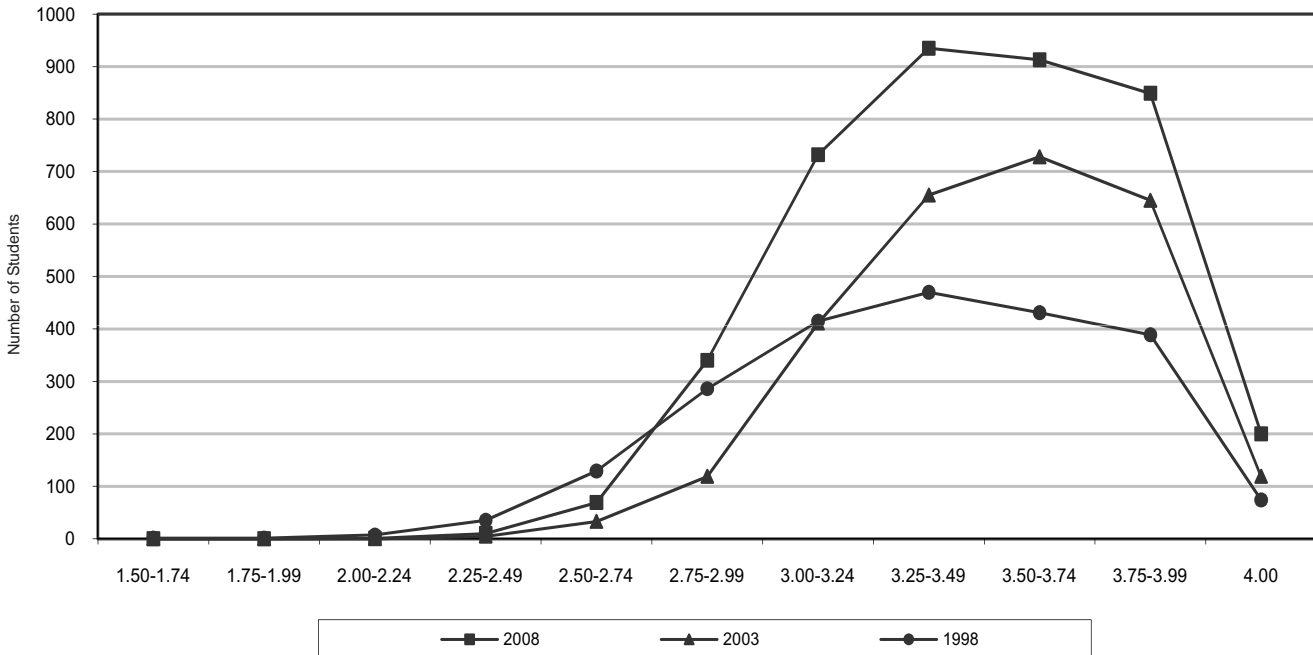

Entering Freshman Class

Ethnic Background

Ethnic background is self-reported. International students are non-U.S. citizens and non-immigrants.

Distribution of High School Grade Point Average

Mean: 2008 = 3.48; 2003 = 3.54; 1998 = 3.35

Standard Deviation: 2008 = .37; 2003 = .34; 1998 = .41