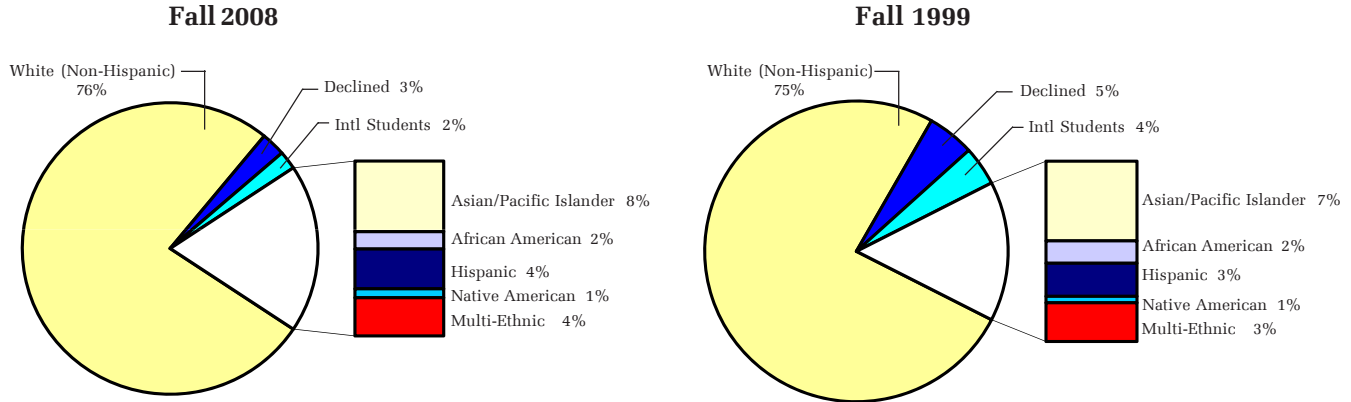

Entering Freshman Class

Ethnic Background

Ethnic background is self-reported. International students are non-U.S. citizens and non-immigrants.

Distribution of High School Grade Point Average

Mean: 2008 = 3.48; 2003 = 3.54; 1998 = 3.35

Standard Deviation: 2008 = .37; 2003 = .34; 1998 = .41