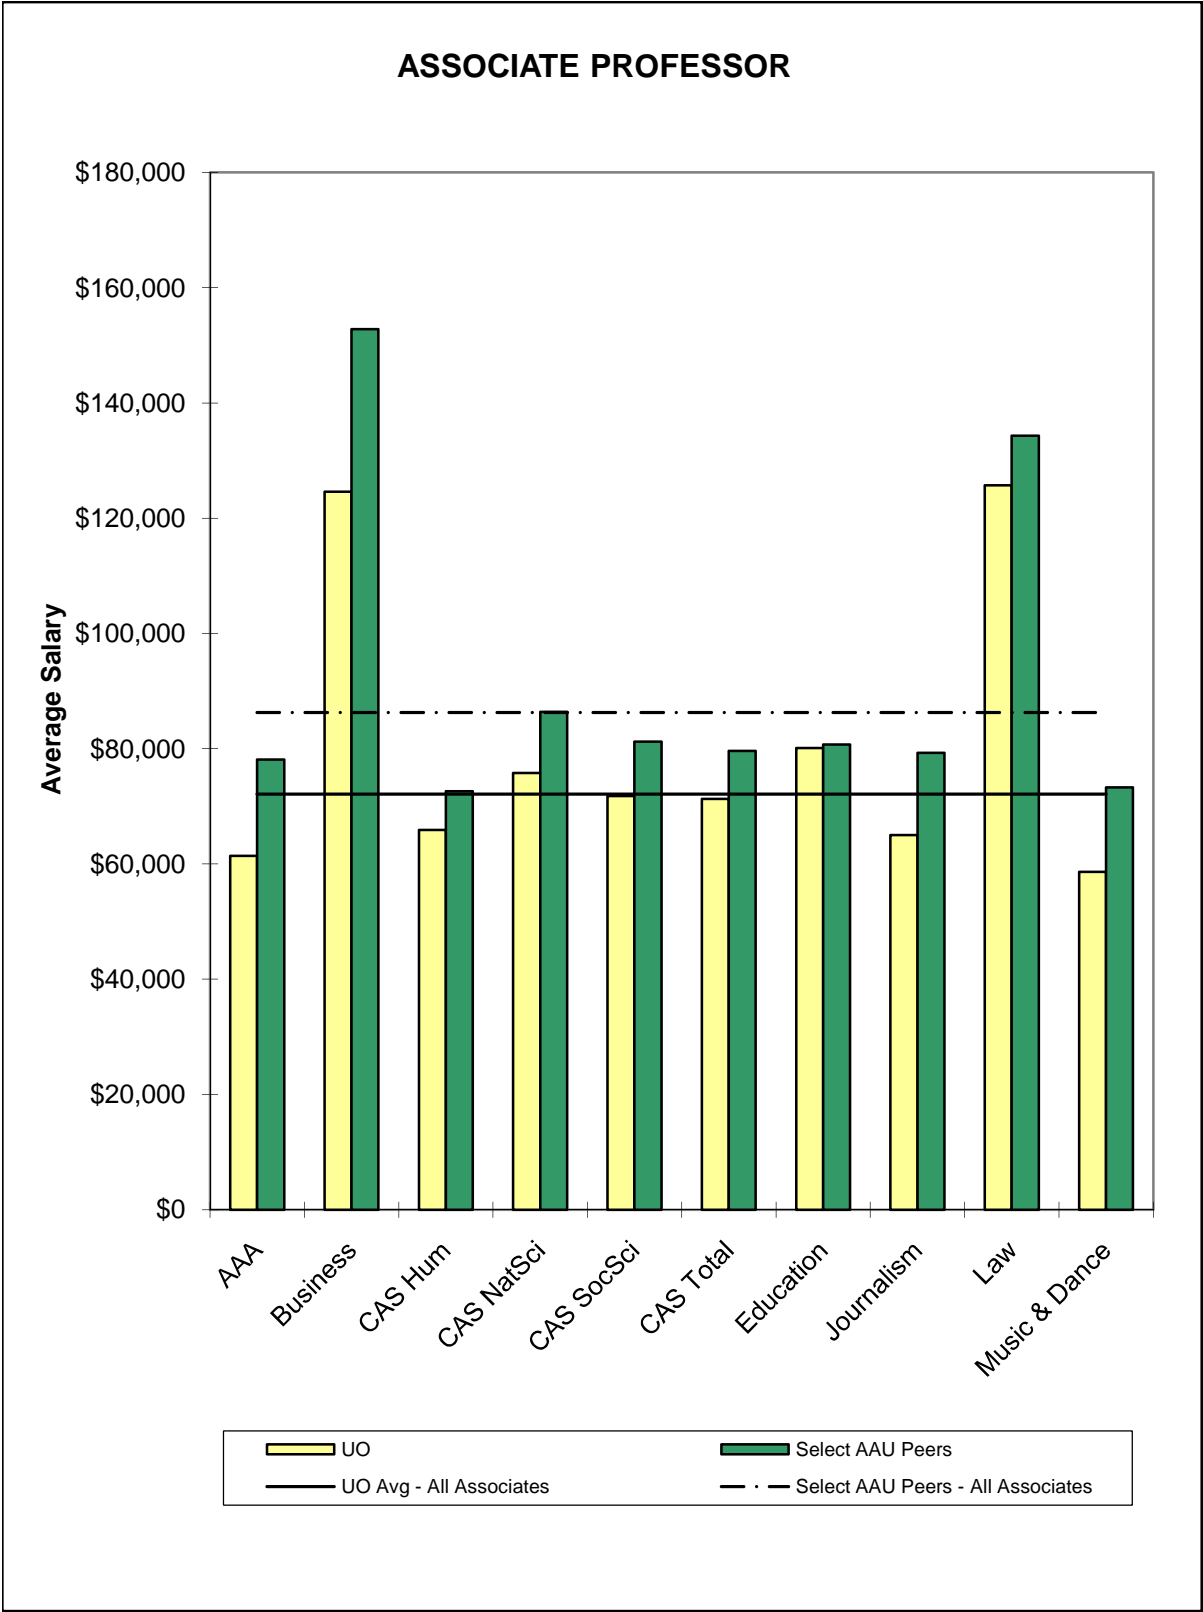

University of Oregon and Select AAU Public Peer Institutions*

Comparison of 2008-09 Average Salaries by School/College

*Eight AAU Public Institutions defined by the Oregon University System as University of Oregon peers.
See Appendix II for specific institutions.