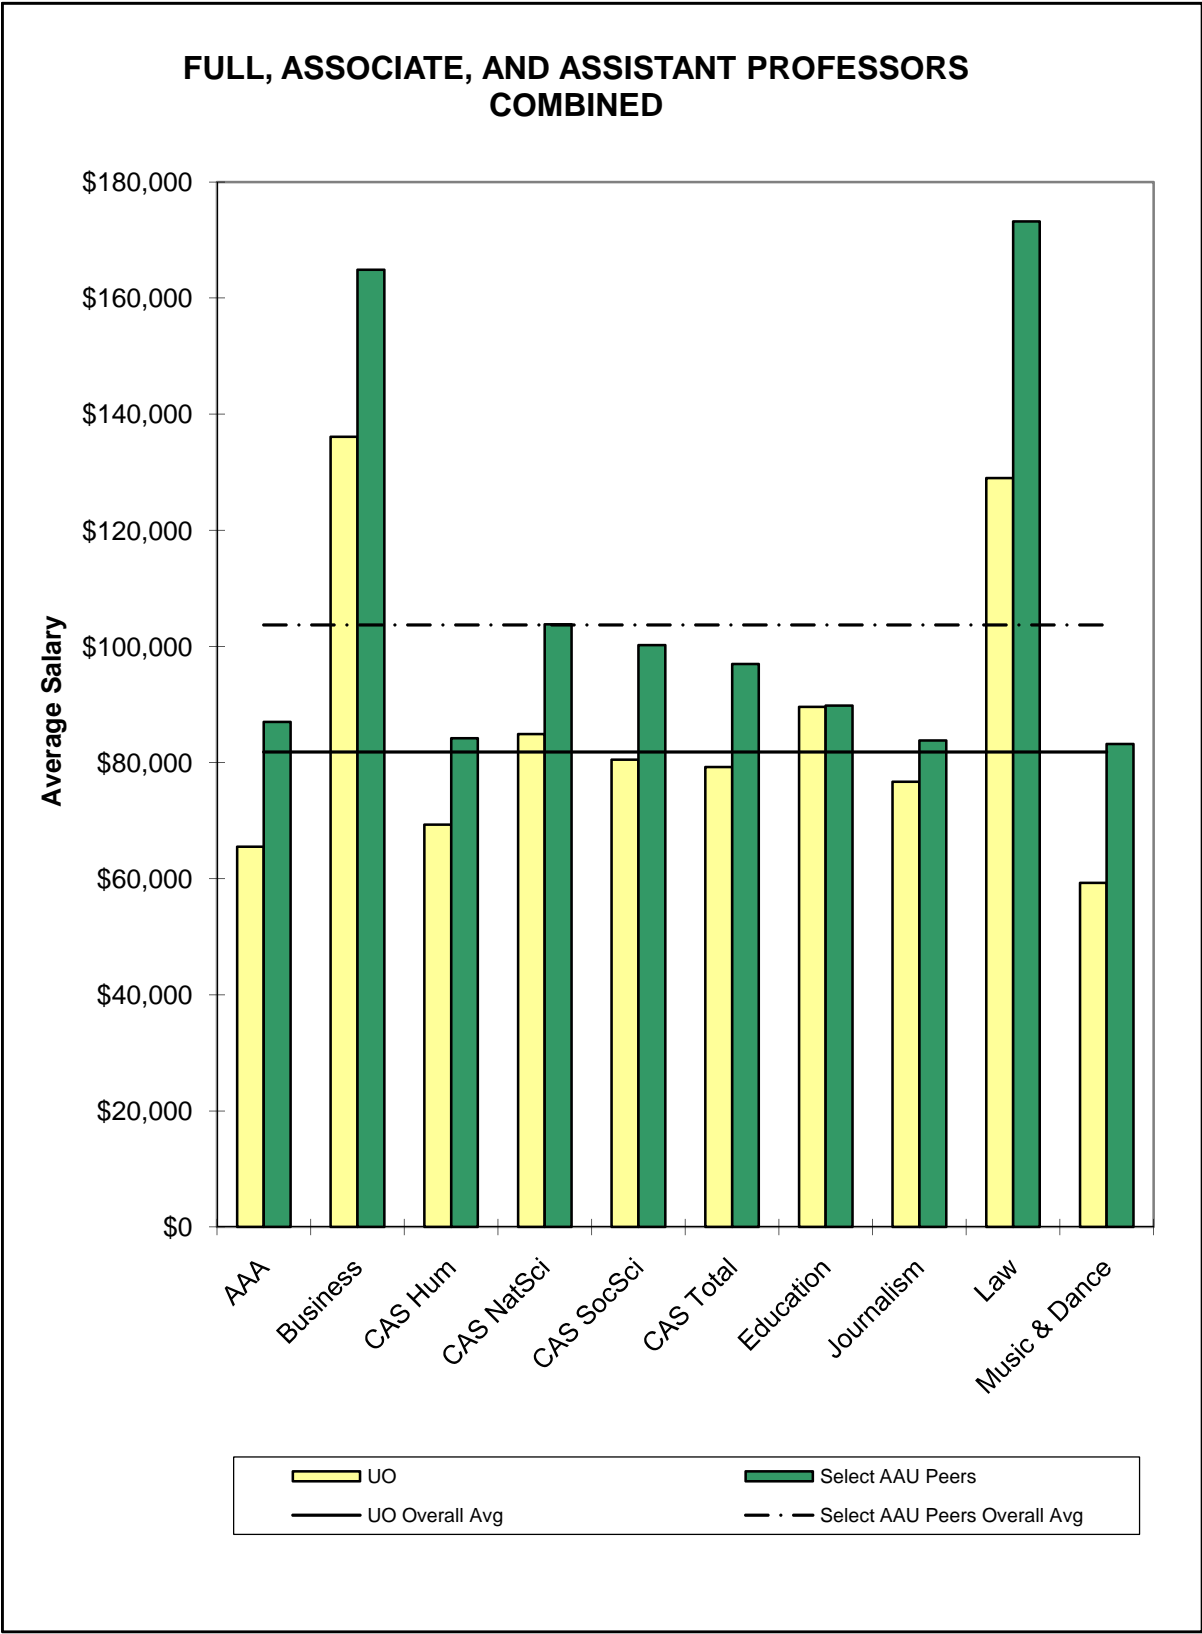

# University of Oregon and Select AAU Public Peer Institutions\*

Comparison of 2008-09 Average Salaries by School/College

\*Eight AAU Public Institutions defined by the Oregon University System as University of Oregon peers.  
See Appendix II for specific institutions.