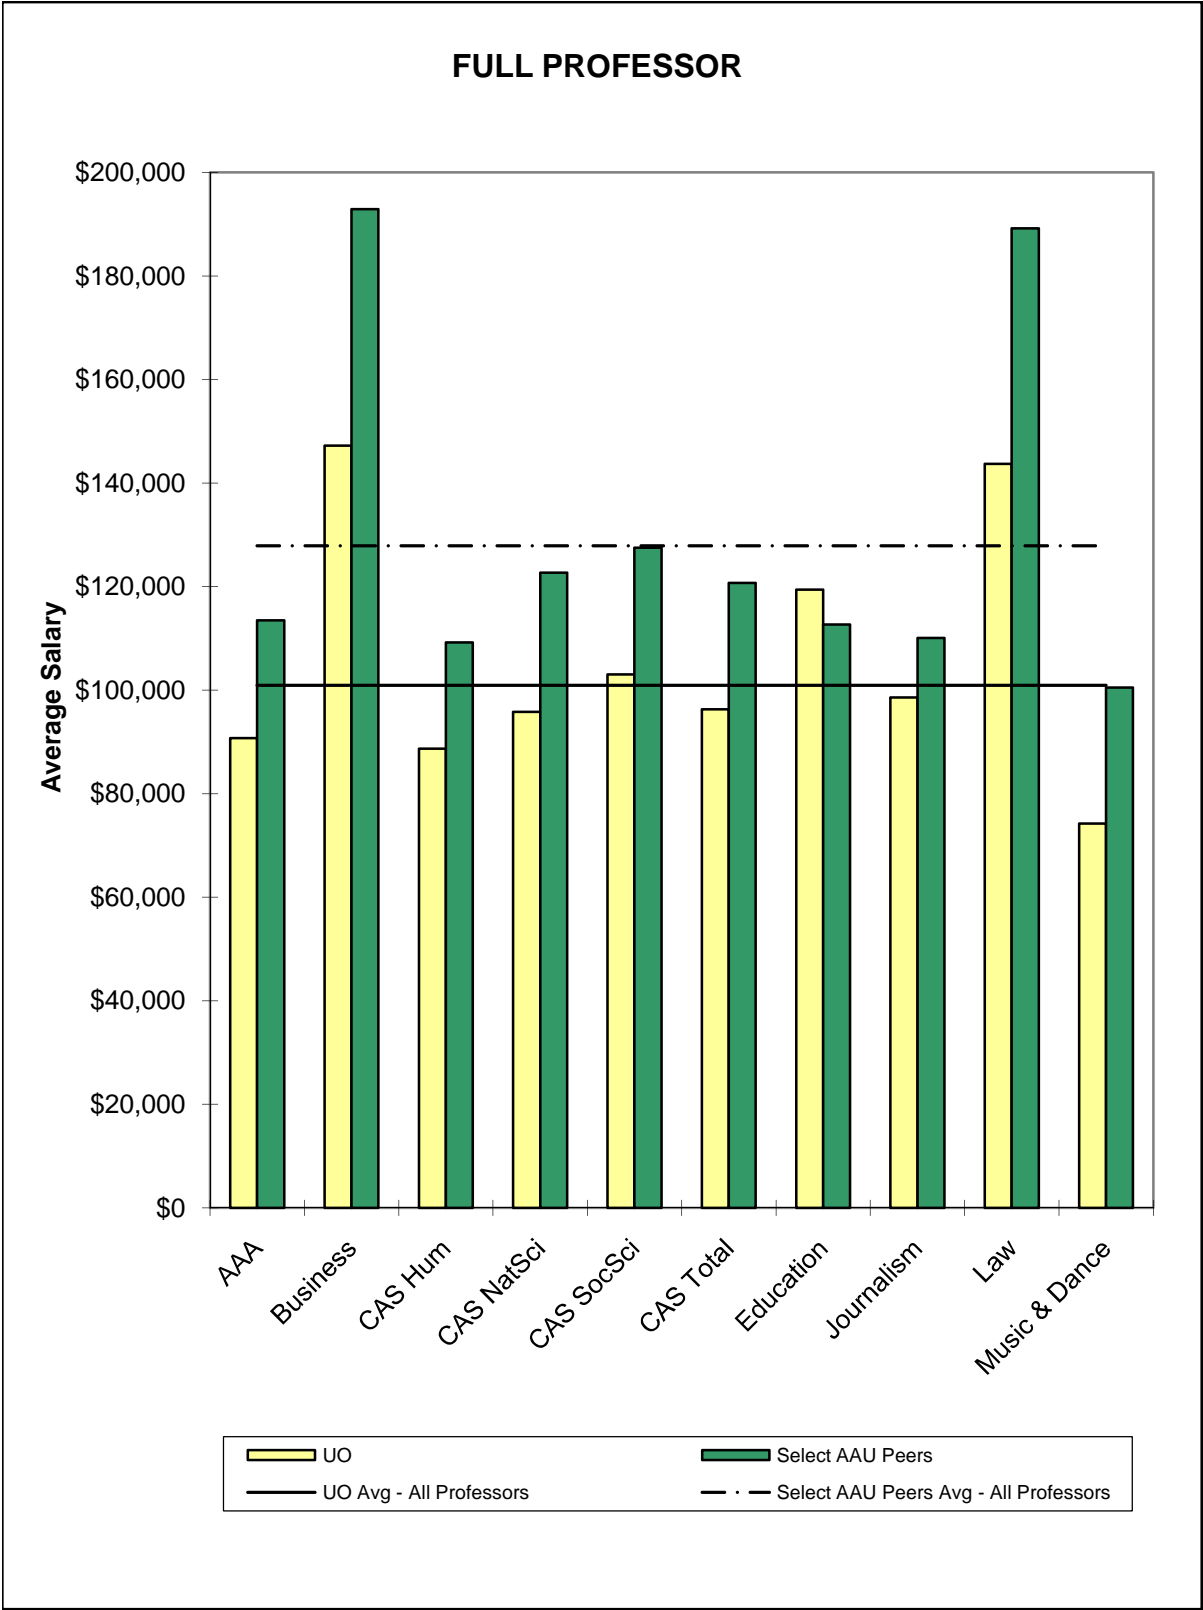

University of Oregon and Select AAU Public Peer Institutions*

Comparison of 2008-09 Average Salaries by School/College

*Eight AAU Public Institutions defined by the Oregon University System as University of Oregon peers.
See Appendix II for specific institutions.