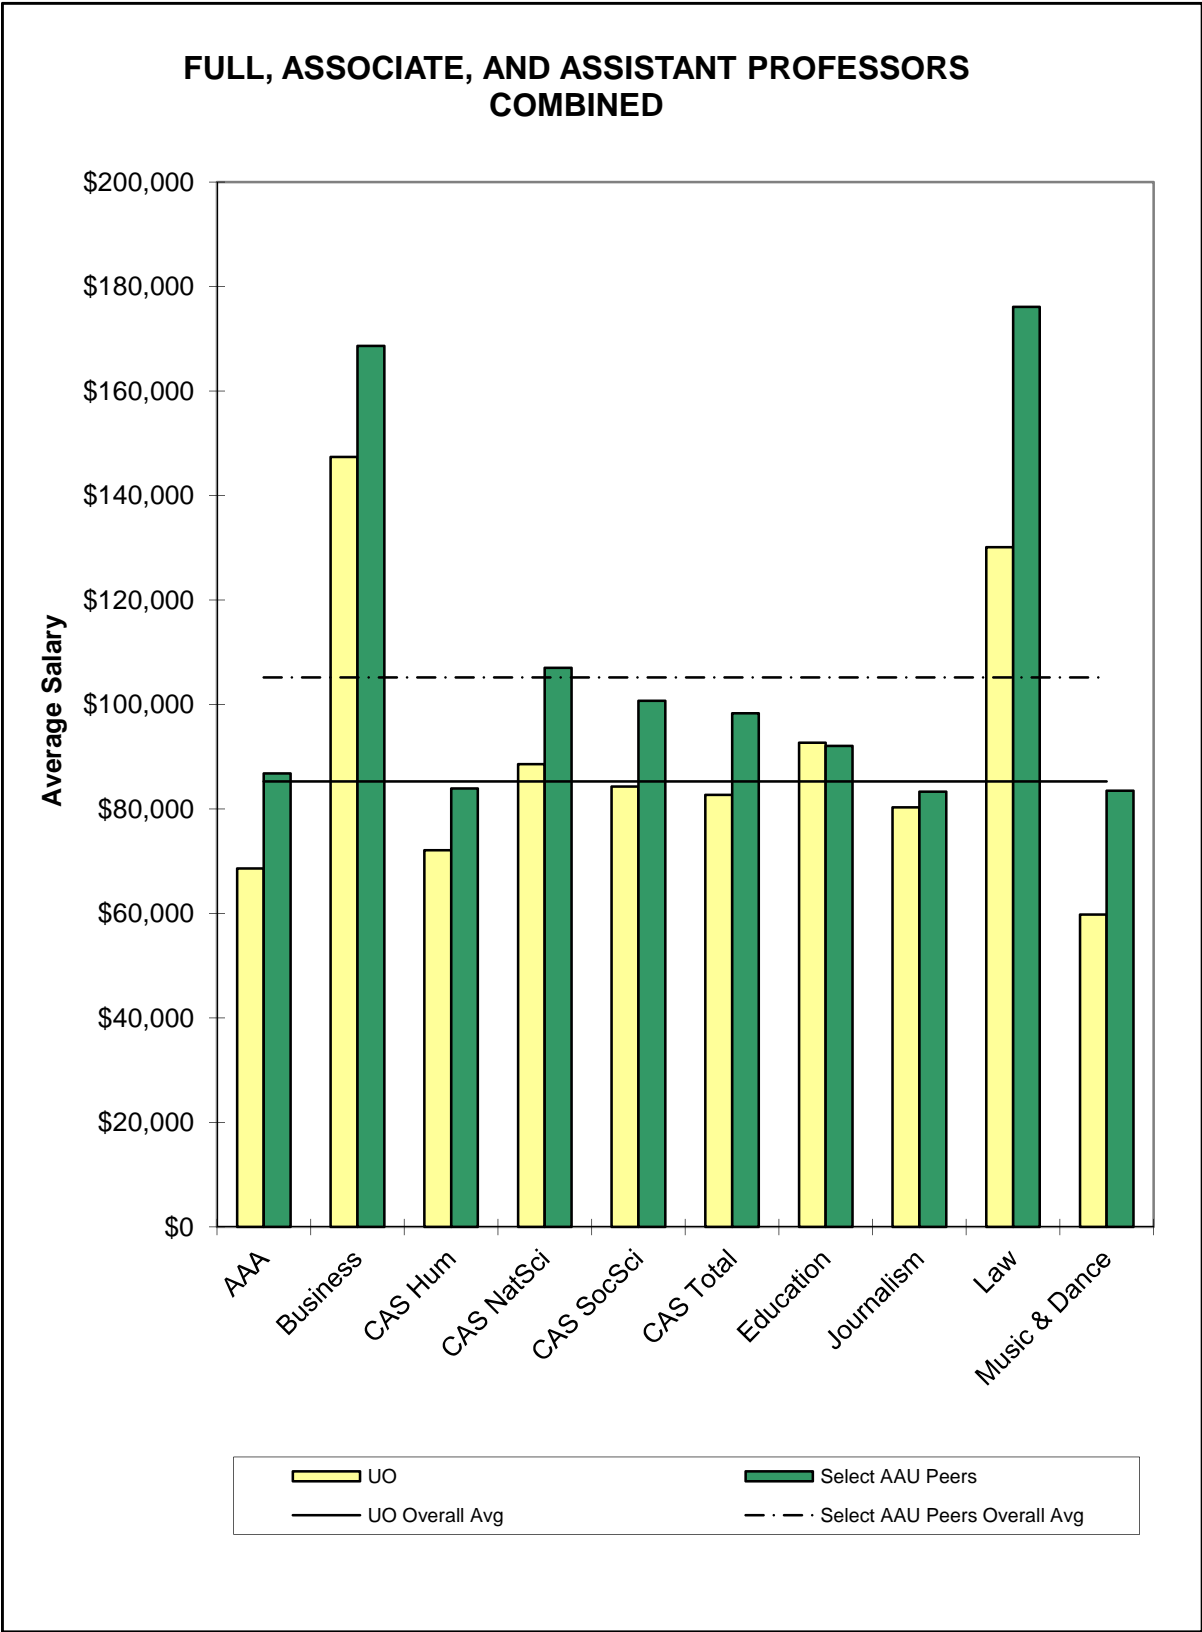

University of Oregon and Select AAU Public Peer Institutions*

Comparison of 2009-10 Average Salaries by School/College

*Eight AAU Public Institutions defined by the Oregon University System as University of Oregon peers.
See Appendix II for specific institutions.