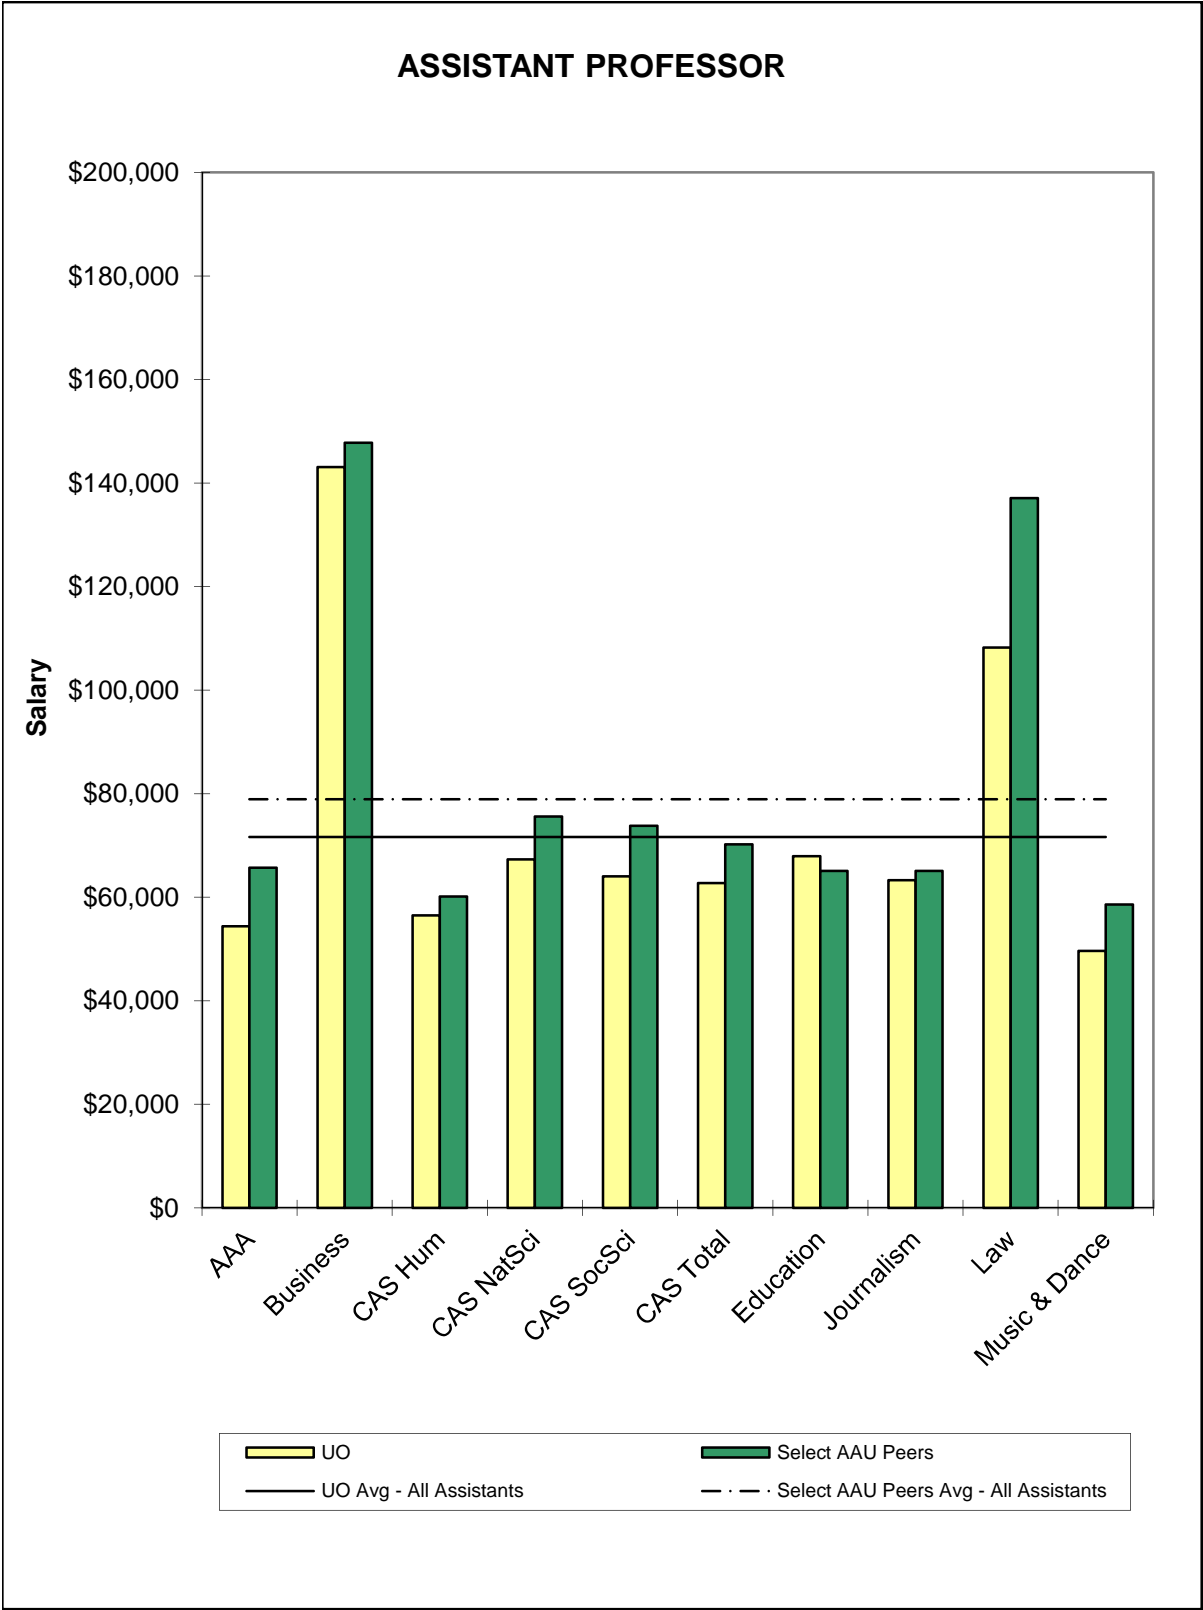

University of Oregon and Select AAU Public Peer Institutions*

Comparison of 2009-10 Average Salaries by School/College

*Eight AAU Public Institutions defined by the Oregon University System as University of Oregon peers.
See Appendix II for specific institutions.