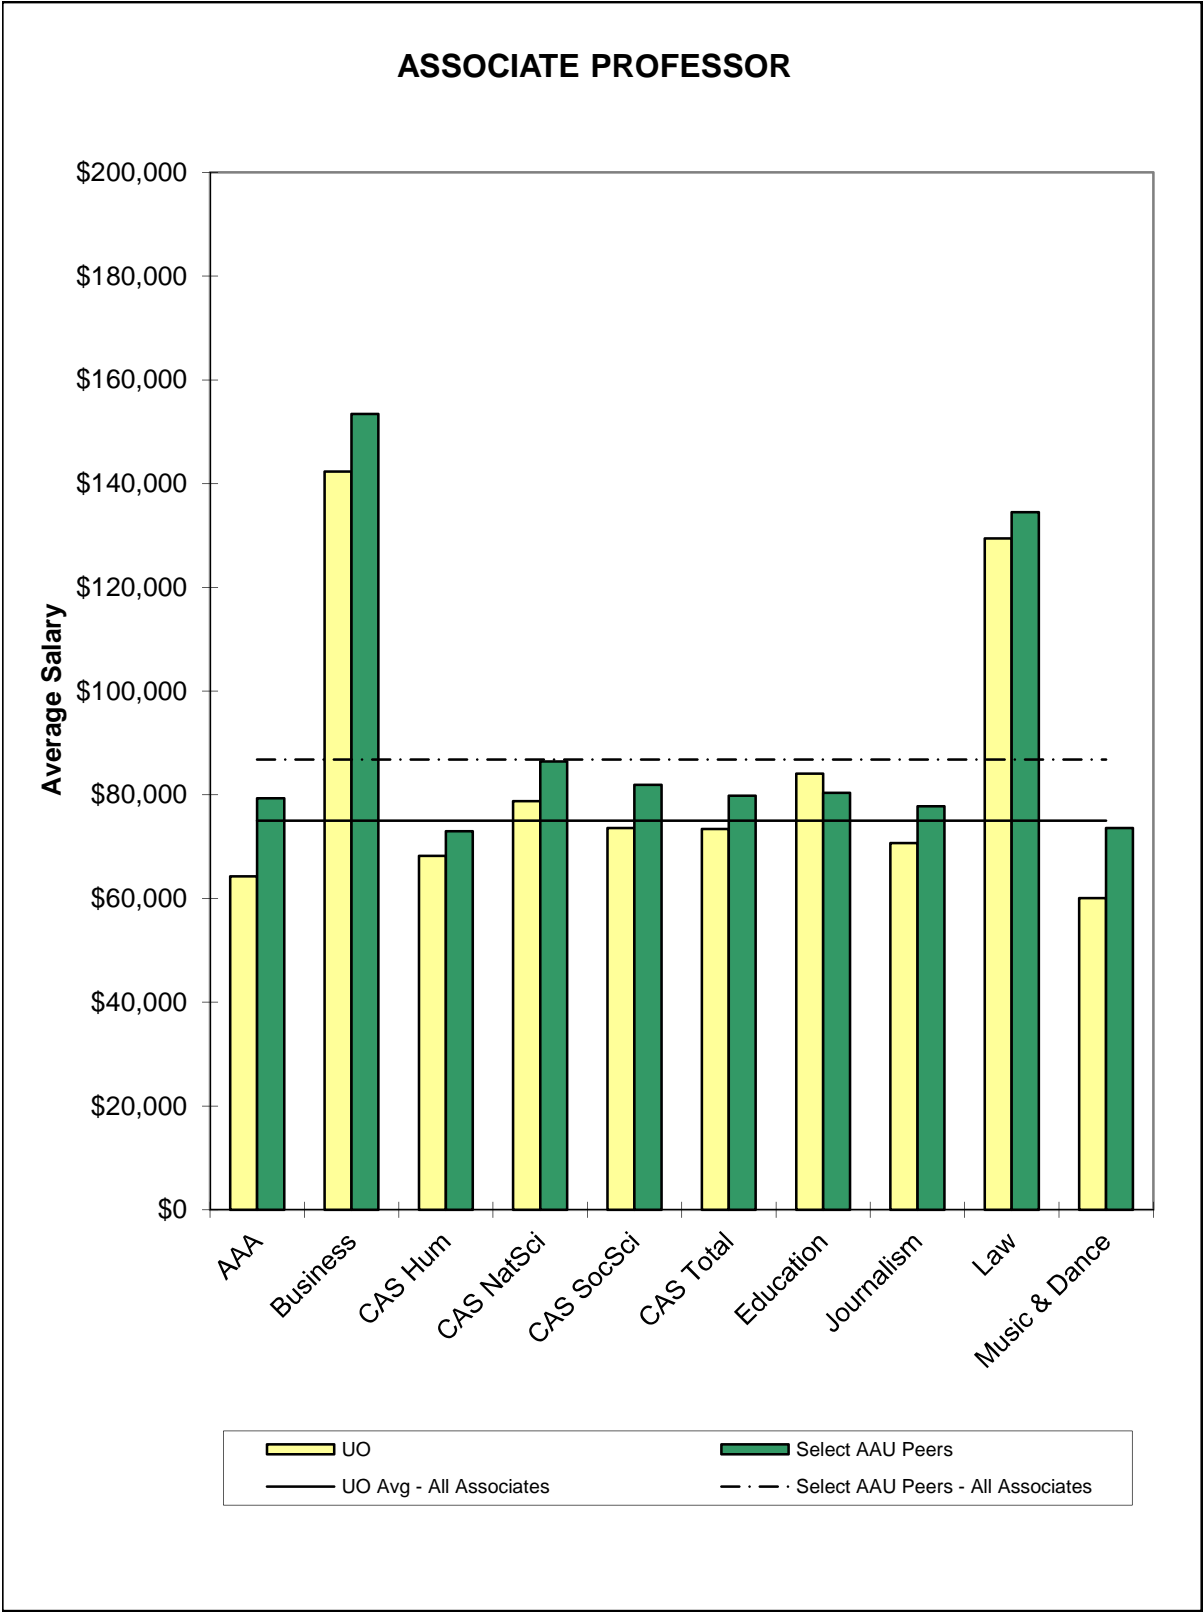

University of Oregon and Select AAU Public Peer Institutions*

Comparison of 2009-10 Average Salaries by School/College

*Eight AAU Public Institutions defined by the Oregon University System as University of Oregon peers.
See Appendix II for specific institutions.