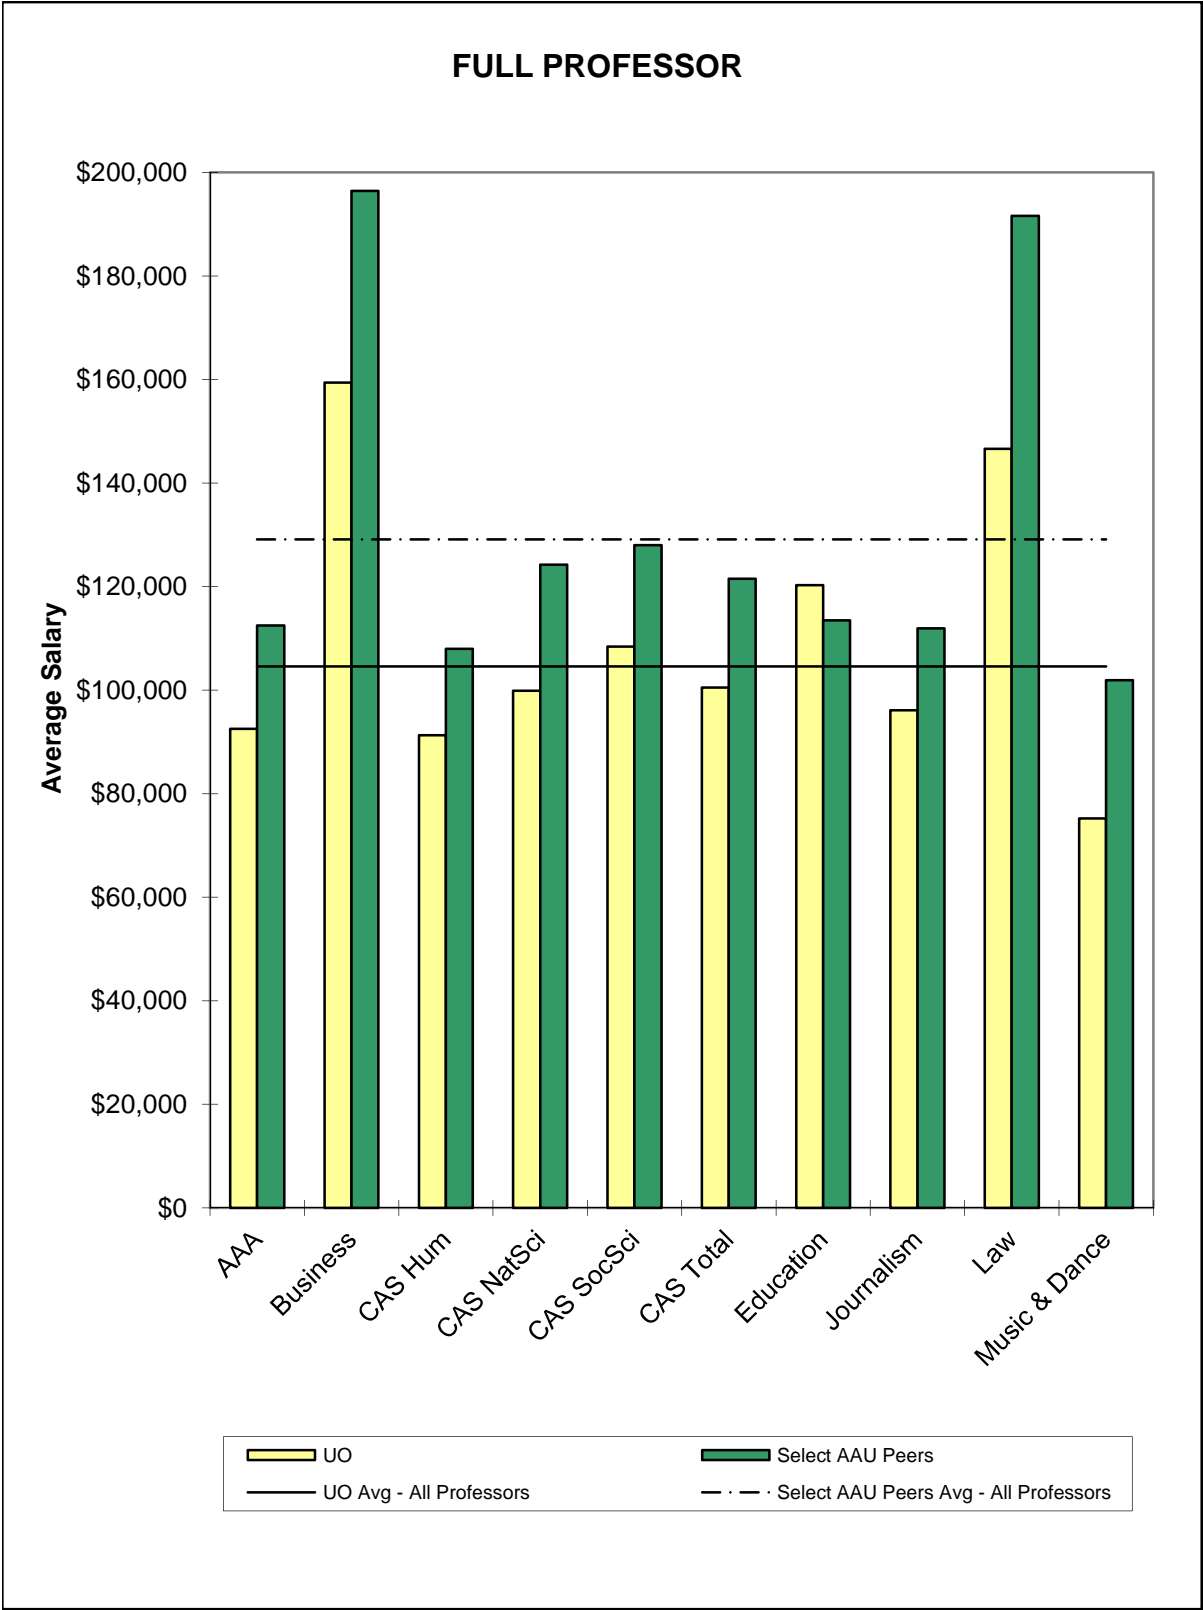

University of Oregon and Select AAU Public Peer Institutions*

Comparison of 2009-10 Average Salaries by School/College

*Eight AAU Public Institutions defined by the Oregon University System as University of Oregon peers.
See Appendix II for specific institutions.