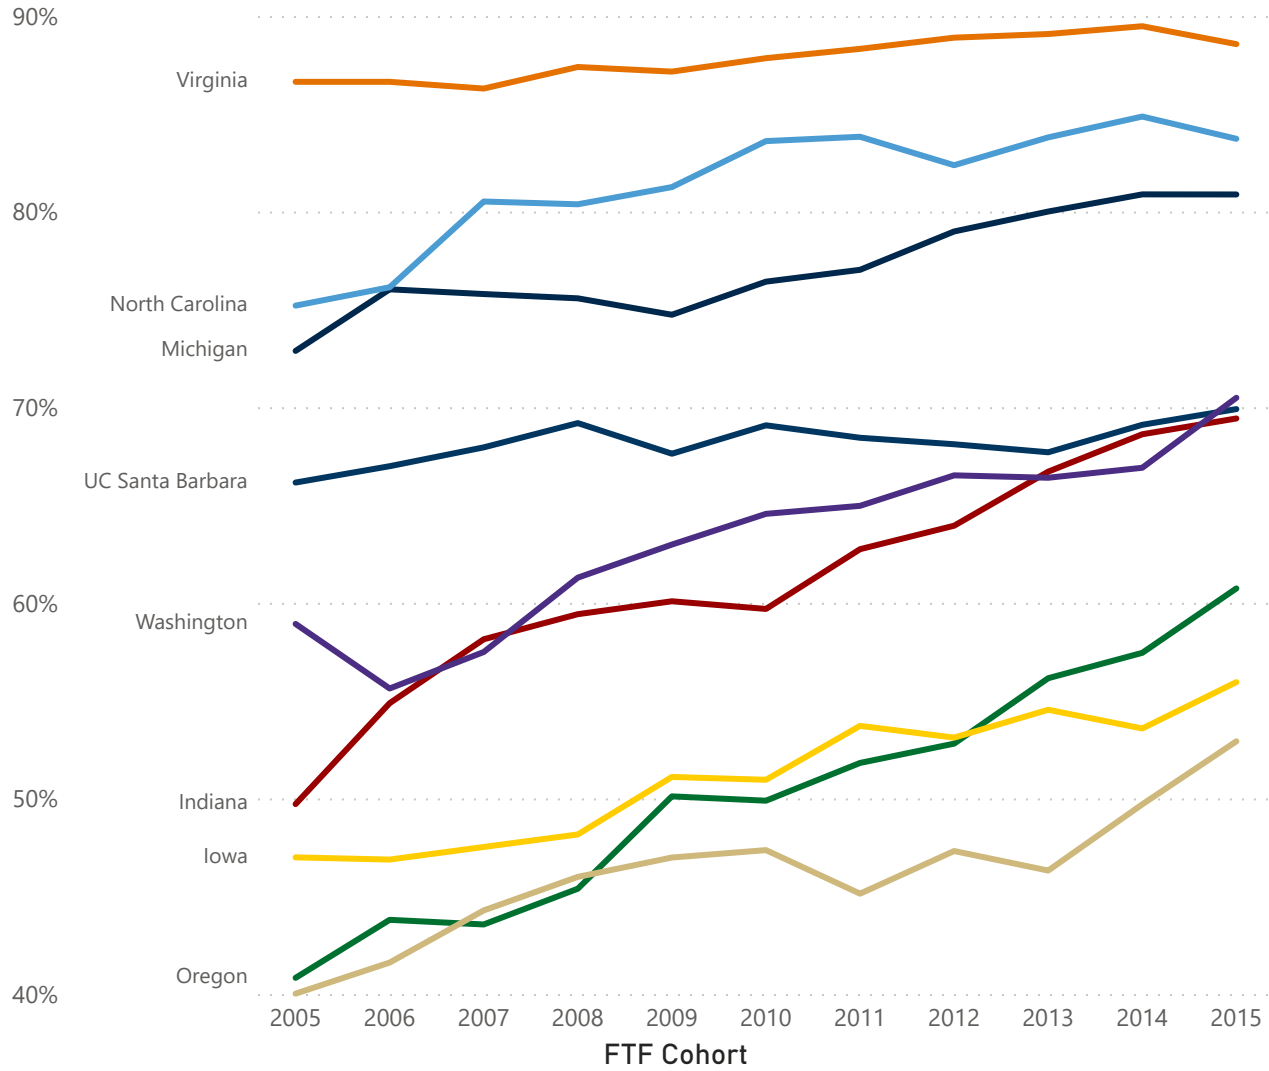

Retention to Second Year

for OUS8 Comparators

Institution Oregon Colorado Indiana Iowa Michigan North Carolina UC Santa Barbara Virginia Washington

Optional: Filter OUS8 Comparators

All

[View Trend Lines](#)

for Regional Comparators

Institution Oregon Arizona Colorado Oregon State UC Davis UC Santa B... Utah Washington Washington...

Optional: Filter Regional Comparators

All

[View Trend Lines](#)

Four-Year Graduation

for OUS8 Comparators

Institution Oregon Colorado Indiana Iowa Michigan North Carolina UC Santa Barbara Virginia Washington

Optional: Filter OUS8 Comparators

All

[View Trend Lines](#)

for Regional Comparators