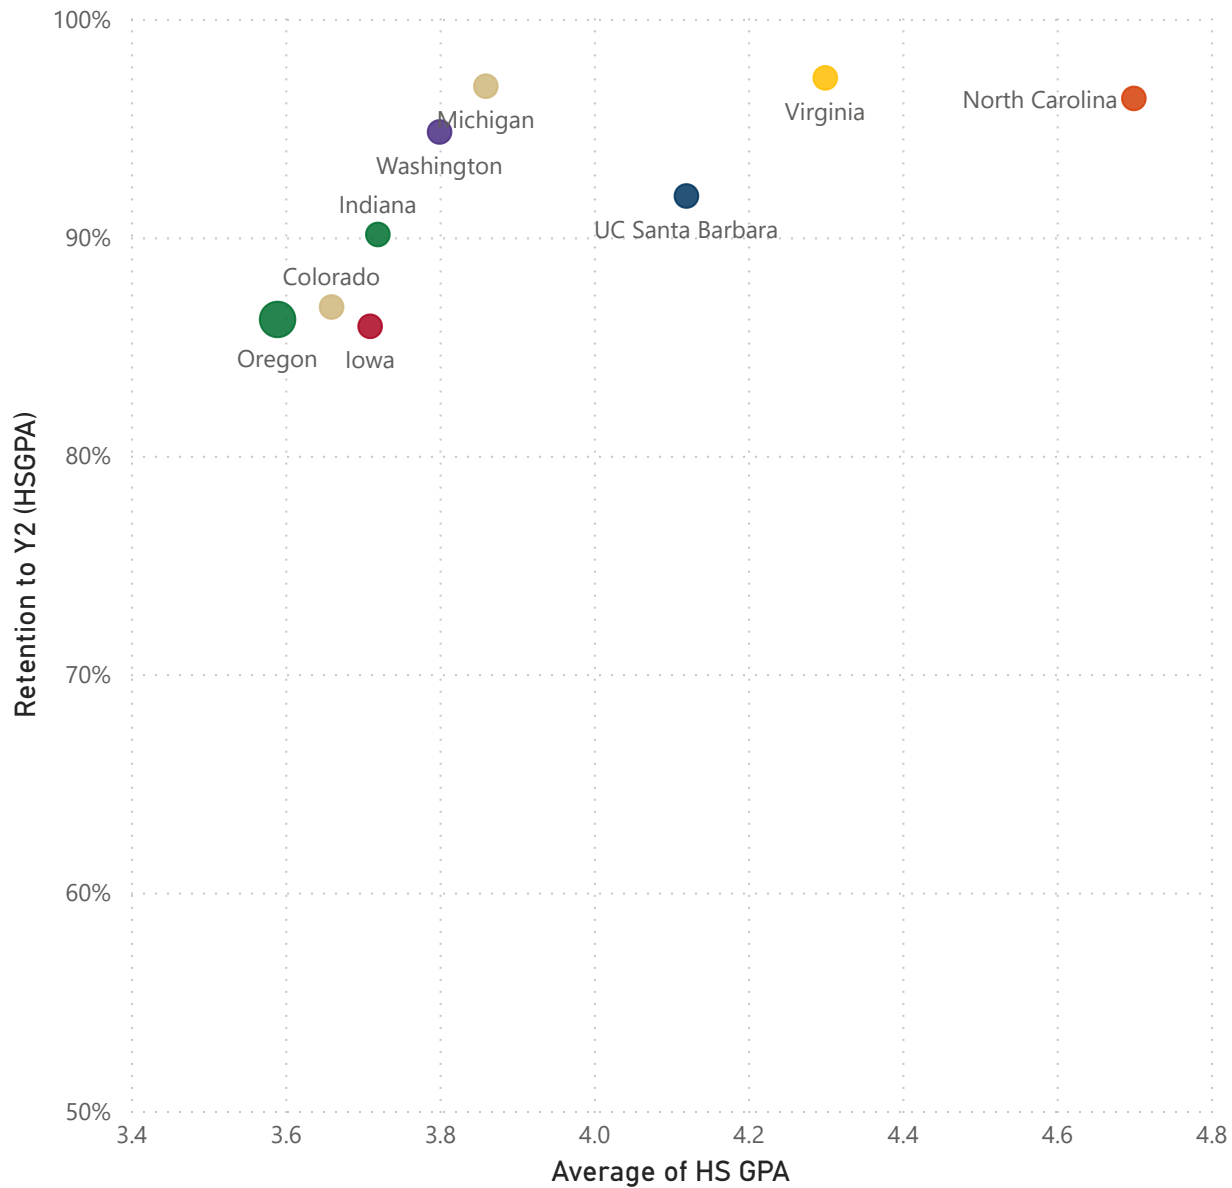

for Regional Comparators

Institution Oregon Arizona Colorado Oregon State UC Davis UC Santa B... Utah Washington Washington...

Optional: Filter Regional Comparators

All

[View Trend Lines](#)

Four-Year Graduation

Source: US News and World Reports

[learn more](#)

for Regional Comparators

Institution ● Oregon ● Arizona ● Colorado ● Oregon State ● UC Davis ● UC Santa Ba... ● Utah ▶

[Click here for interactive workbook](#)

HSGPA vs Retention

Select Cohort Year(s)

- 2008
- 2009
- 2010
- 2011
- 2012
- 2013
- 2014
- 2015
- 2016
- 2017
- 2018**

Source: IPEDS and Common Data Set

for OUS8 Comparators

Institution ● Oregon ● Colorado ● Indiana ● Iowa ● Michigan ● North Carolina ● UC Santa B... ▶

for Regional Comparators

Institution ● Oregon ● Arizona ● Colorado ● Oregon ... ● UC Sant... ● Utah ● Washin... ● Washin...