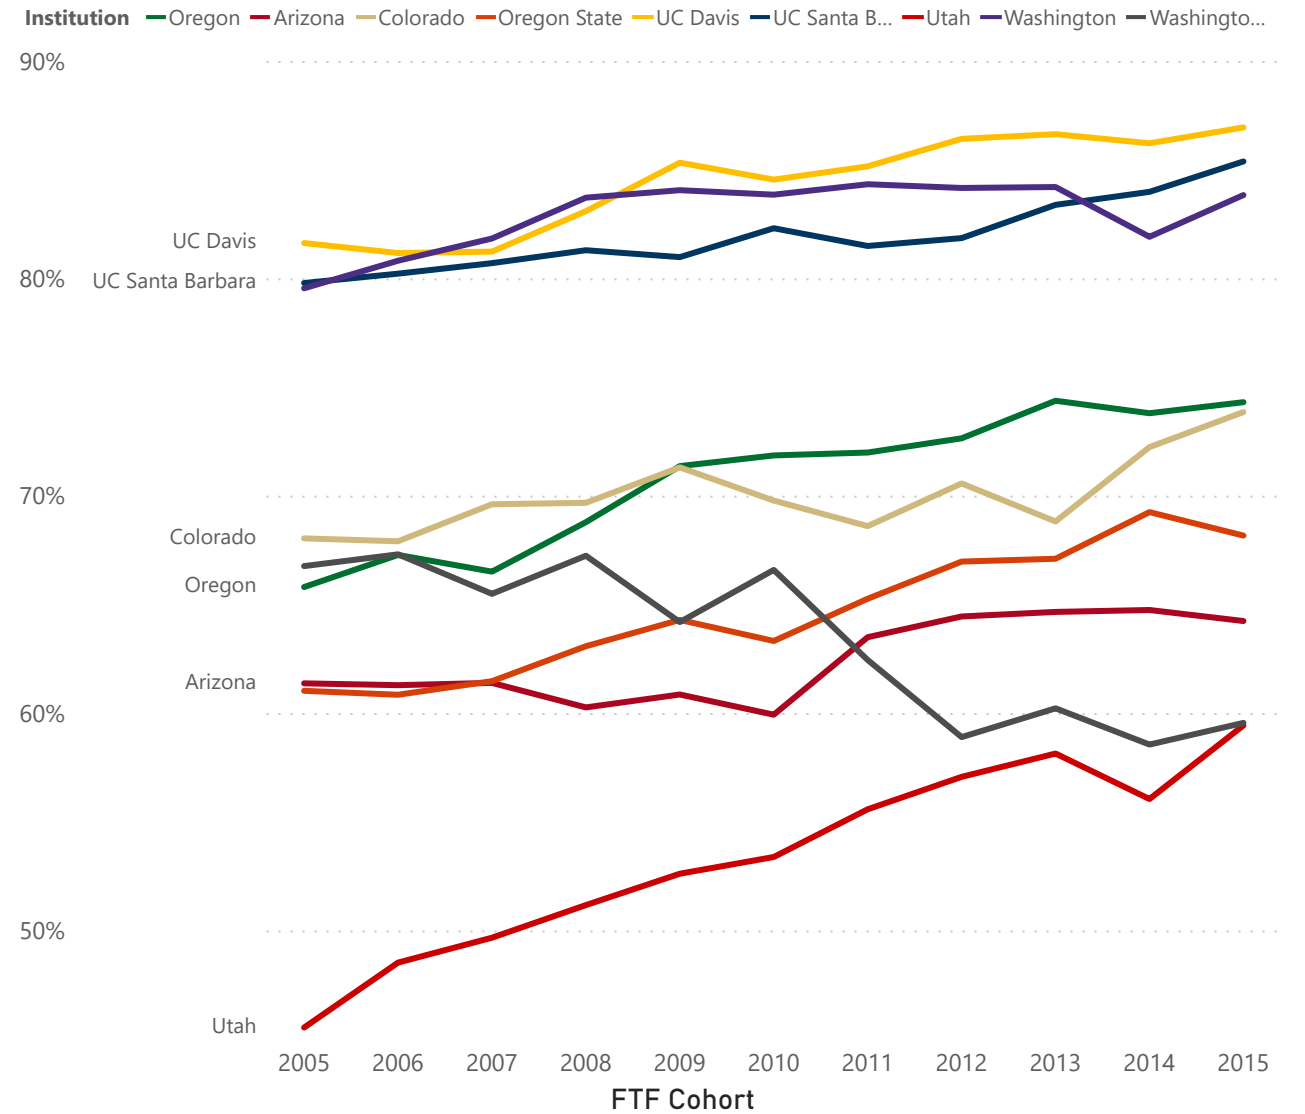

for Regional Comparators

Optional: Filter Regional Comparators

All

[View Trend Lines](#)