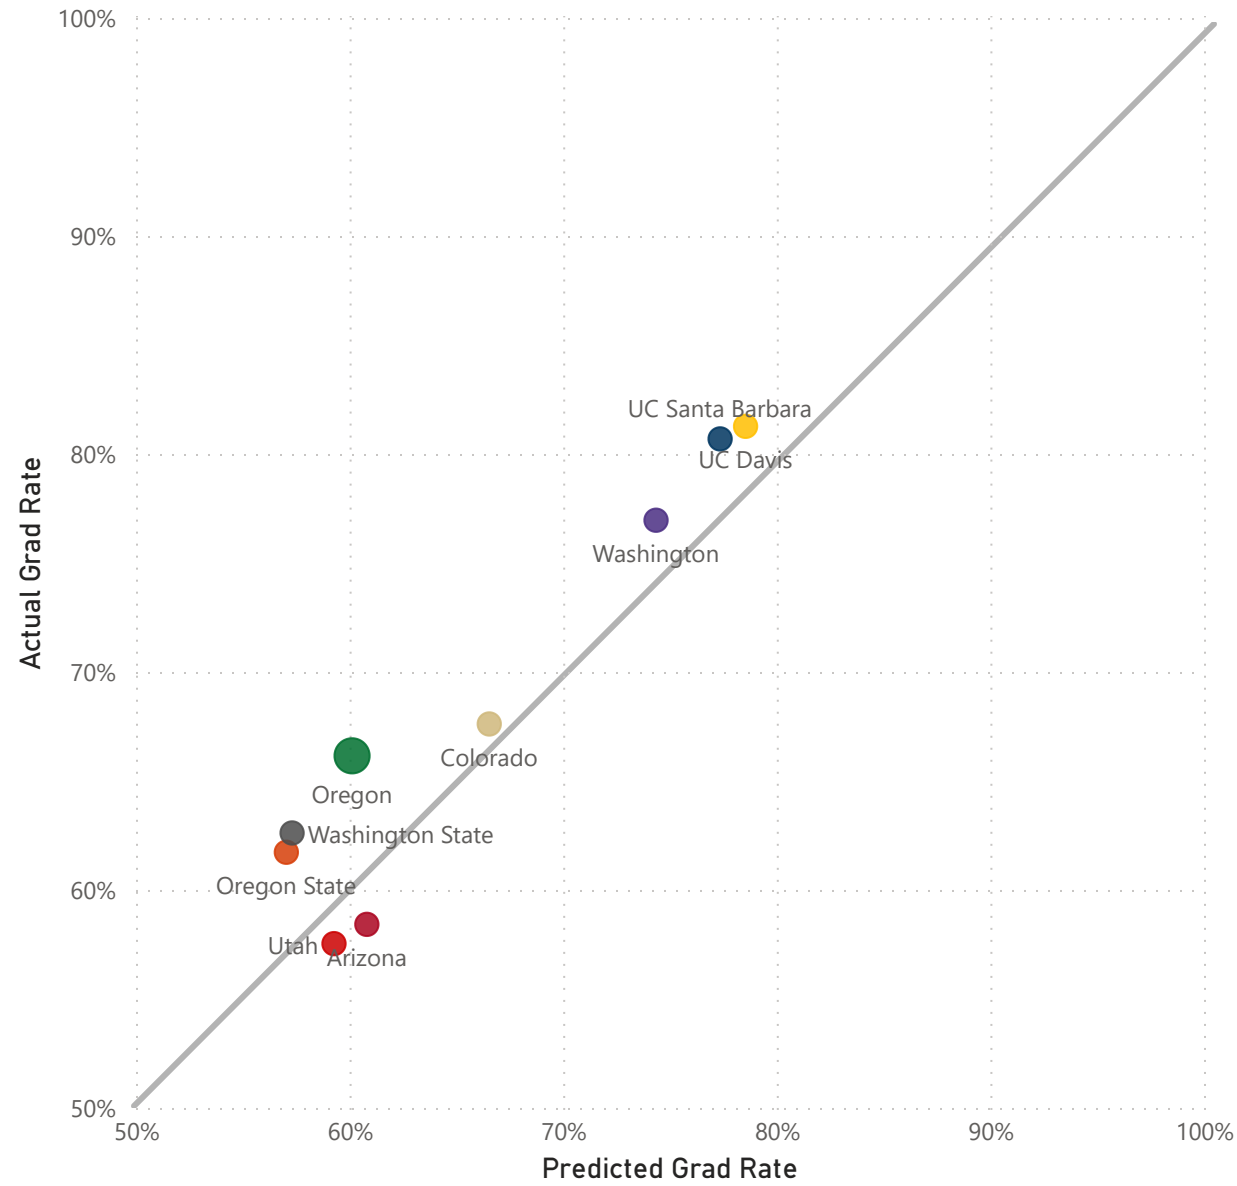

Select Cohort Year(s)

- 2005
- 2006
- 2007
- 2008
- 2009
- 2010
- 2011
- 2012
- 2013
- 2014
- 2015

Source: US News and World Reports

[learn more](#)

for Regional Comparators

Institution ● Oregon ● Arizona ● Colorado ● Oregon State ● UC Davis ● UC Santa Ba... ● Utah ▶