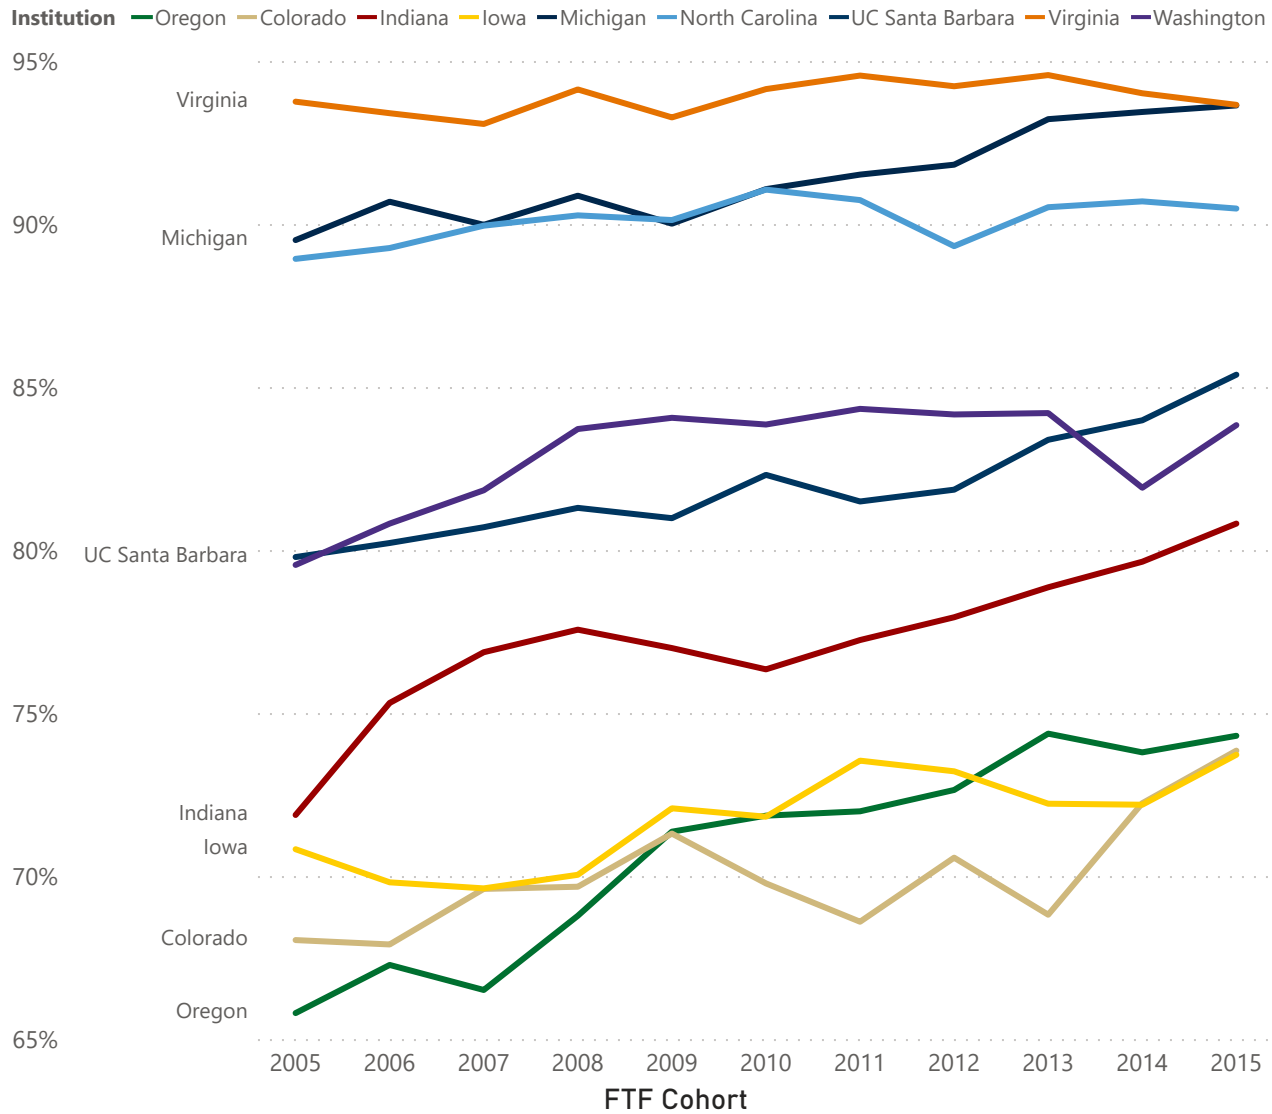

for Regional Comparators

Institution Oregon Arizona Colorado Oregon State UC Davis UC Santa B... Utah Washington Washington...

Optional: Filter Regional Comparators

All

[View Trend Lines](#)

Four-Year Graduation

for OUS8 Comparators

Institution Oregon Colorado Indiana Iowa Michigan North Carolina UC Santa Barbara Virginia Washington

Optional: Filter OUS8 Comparators

All

[View Trend Lines](#)

for Regional Comparators

Institution Oregon Arizona Colorado Oregon State UC Davis UC Santa B... Utah Washington Washington...

Optional: Filter Regional Comparators

All

[View Trend Lines](#)

Six-Year Graduation

for OUS8 Comparators