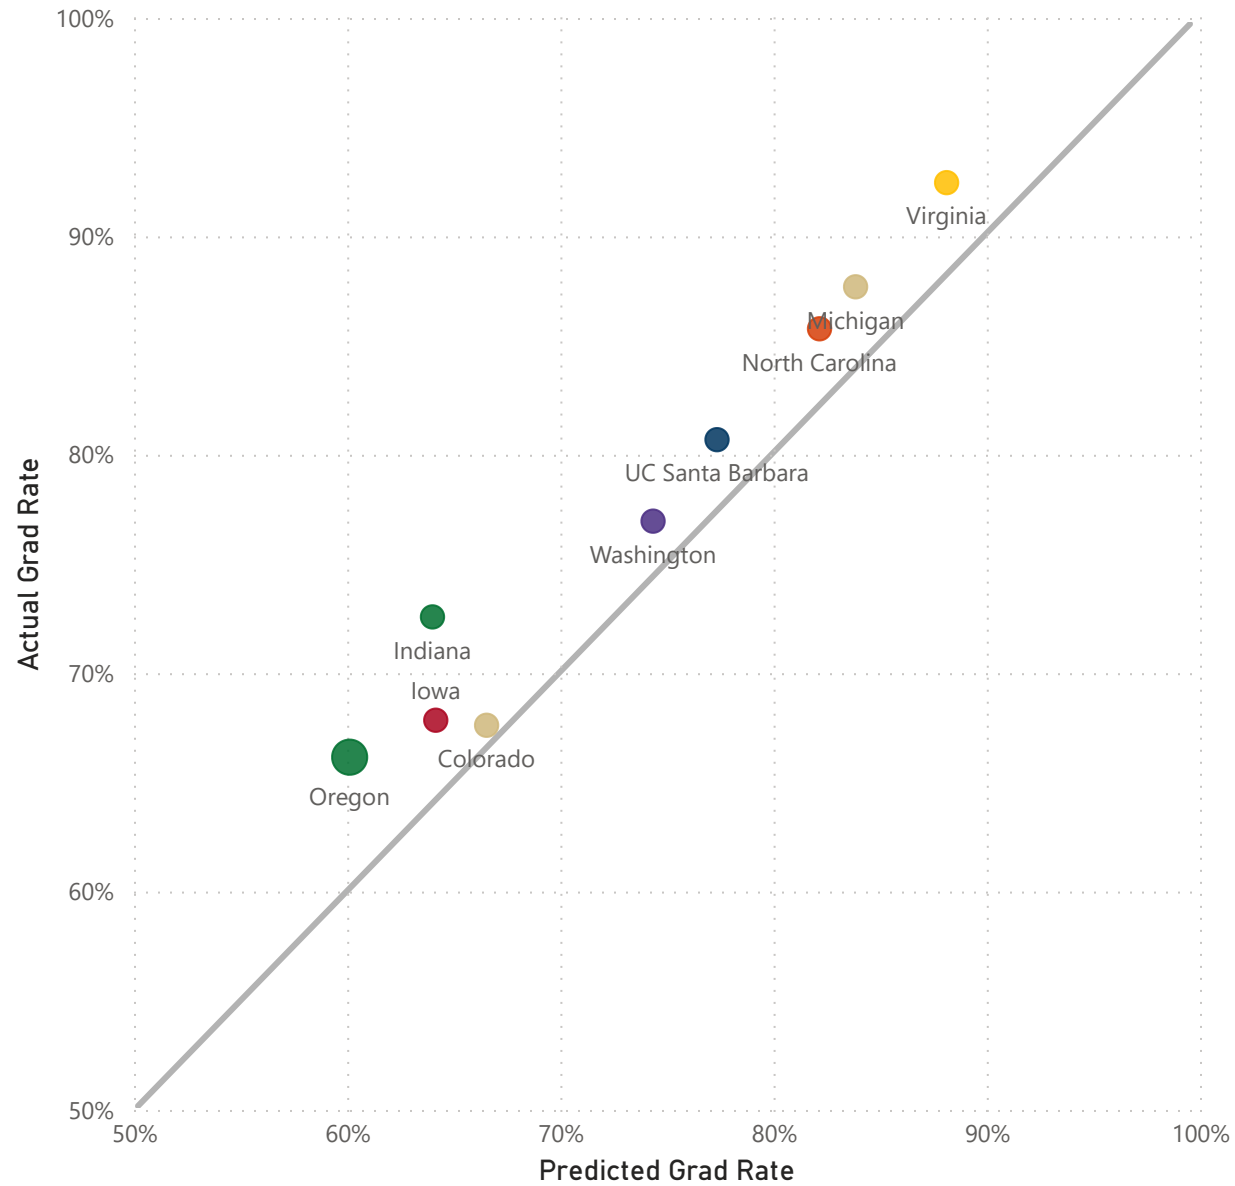

for Regional Comparators

Institution Oregon Arizona Colorado Oregon State UC Davis UC Santa B... Utah Washington Washington...

Optional: Filter Regional Comparators

All

[View Trend Lines](#)

Four-Year Graduation

Institution Oregon Arizona Colorado Oregon State UC Davis UC Santa B... Utah Washington Washington...

Optional: Filter Regional Comparators

All

[View Trend Lines](#)

Six-Year Graduation

for OUS8 Comparators

Optional: Filter OUS8 Comparators

All

[View Trend Lines](#)

for Regional Comparators

Optional: Filter Regional Comparators

All

[View Trend Lines](#)

[Click here for interactive workbook](#)

Actual vs Predicted Six-Year Graduation

for OUS8 Comparators

Institution ● Oregon ● Colorado ● Indiana ● Iowa ● Michigan ● North Carolina ● UC Santa B... ▶

Select Cohort Year(s)

- 2005
- 2006
- 2007
- 2008
- 2009
- 2010
- 2011
- 2012
- 2013
- 2014
- 2015