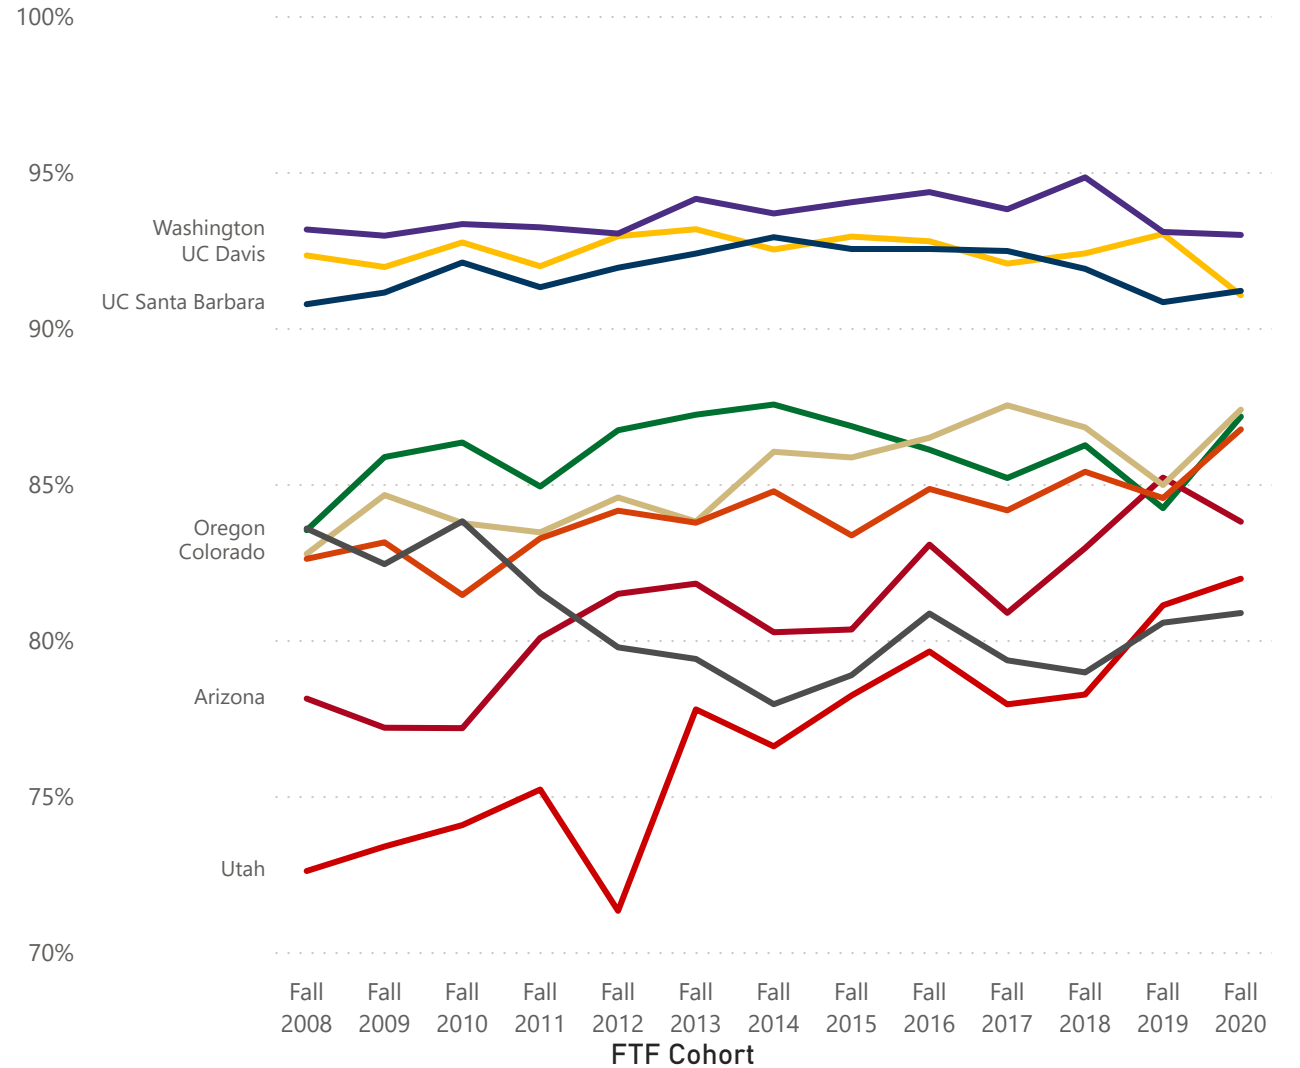

Retention to Second Year

for OUS8 Comparators

Institution Oregon Colorado Indiana Iowa Michigan North Carolina UC Santa Barbara Virginia Washington

Optional: Filter OUS8 Comparators

All

[View Trend Lines](#)

for Regional Comparators

Institution Oregon Arizona Colorado Oregon State UC Davis UC Santa B... Utah Washington Washington...

Optional: Filter Regional Comparators

All

[View Trend Lines](#)

Four-Year Graduation