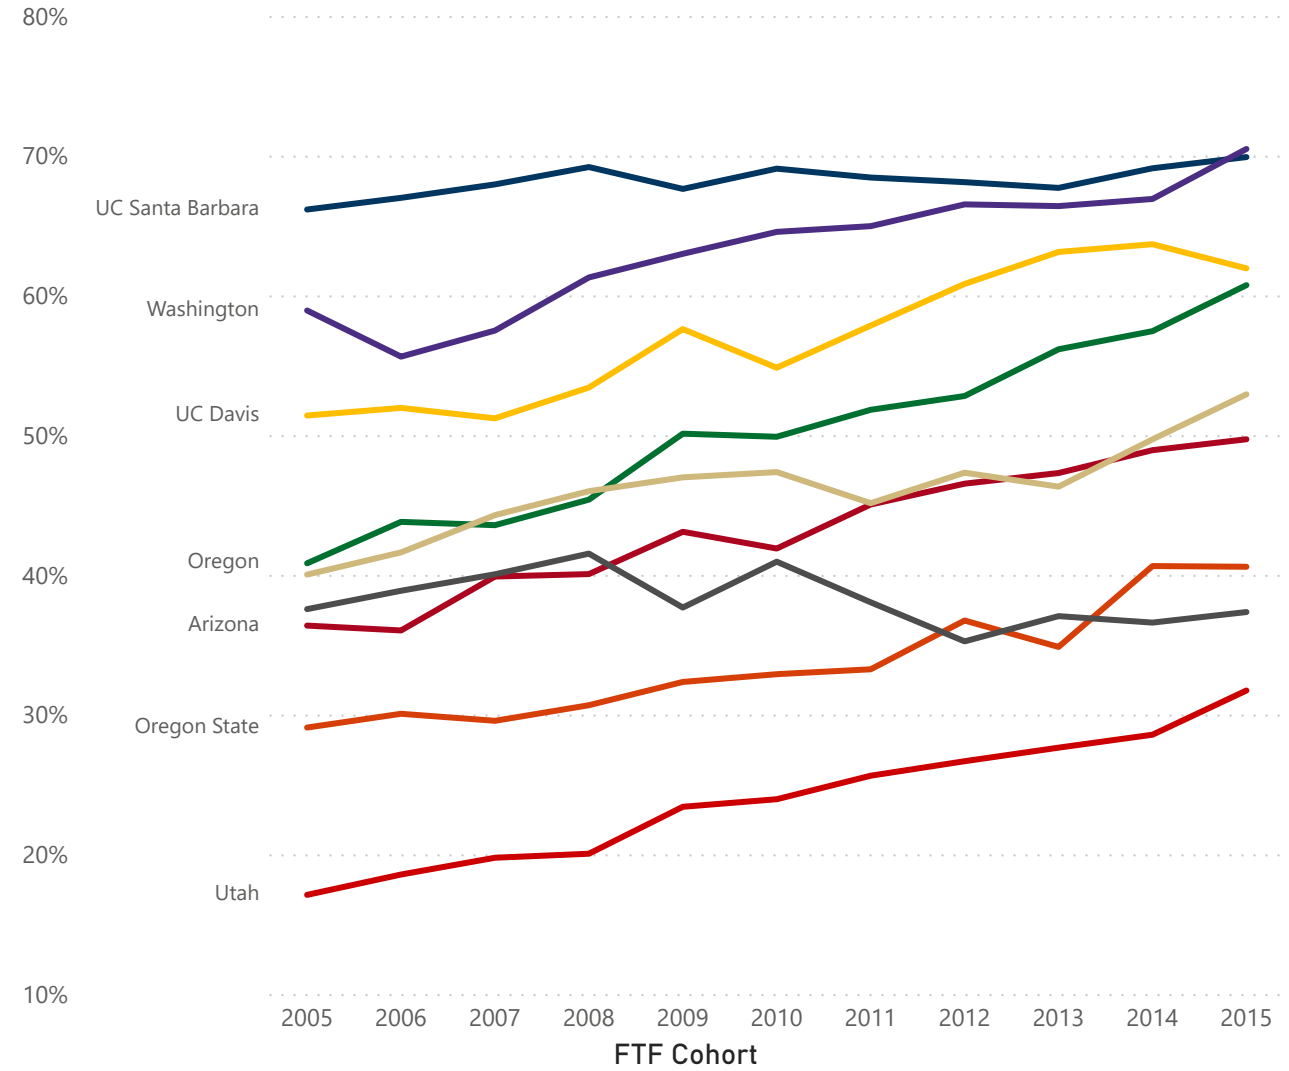

for Regional Comparators

Institution Oregon Arizona Colorado Oregon State UC Davis UC Santa B... Utah Washington Washington...

Optional: Filter Regional Comparators

All

[View Trend Lines](#)

Four-Year Graduation

for OUS8 Comparators

Institution Oregon Colorado Indiana Iowa Michigan North Carolina UC Santa Barbara Virginia Washington

Optional: Filter OUS8 Comparators

All

[View Trend Lines](#)

for Regional Comparators

Institution Oregon Arizona Colorado Oregon State UC Davis UC Santa B... Utah Washington Washington...

Optional: Filter Regional Comparators

All

[View Trend Lines](#)

Six-Year Graduation

for OUS8 Comparators