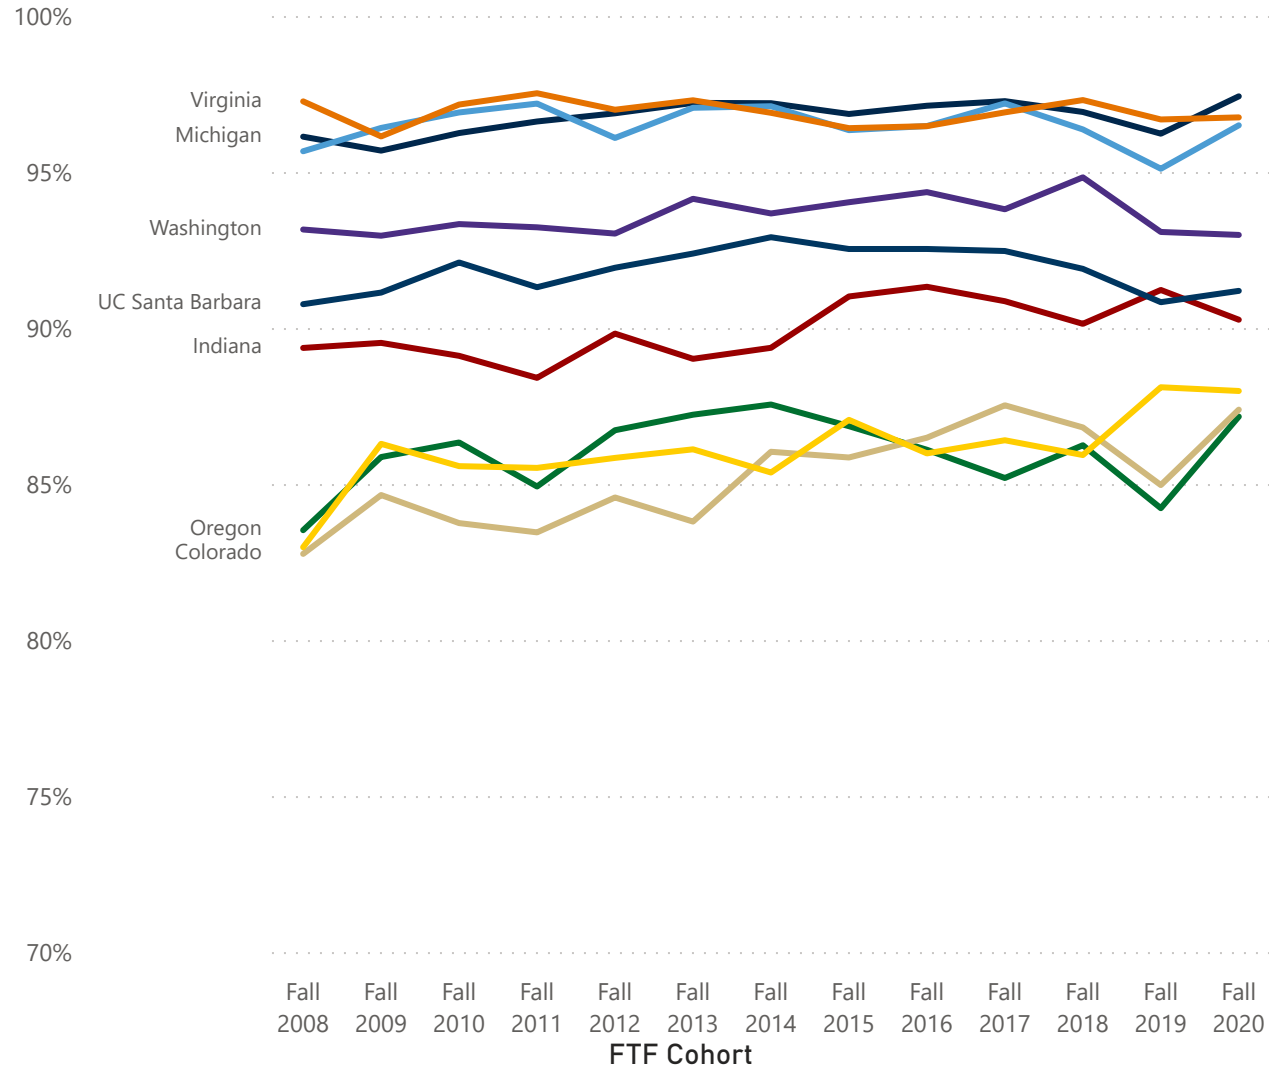

Retention to Second Year

for OUS8 Comparators

Institution Oregon Colorado Indiana Iowa Michigan North Carolina UC Santa Barbara Virginia Washington

Optional: Filter OUS8 Comparators

All

[View Trend Lines](#)

for Regional Comparators

Institution Oregon Arizona Colorado Oregon State UC Davis UC Santa B... Utah Washington Washington...

Optional: Filter Regional Comparators

All

[View Trend Lines](#)

Four-Year Graduation