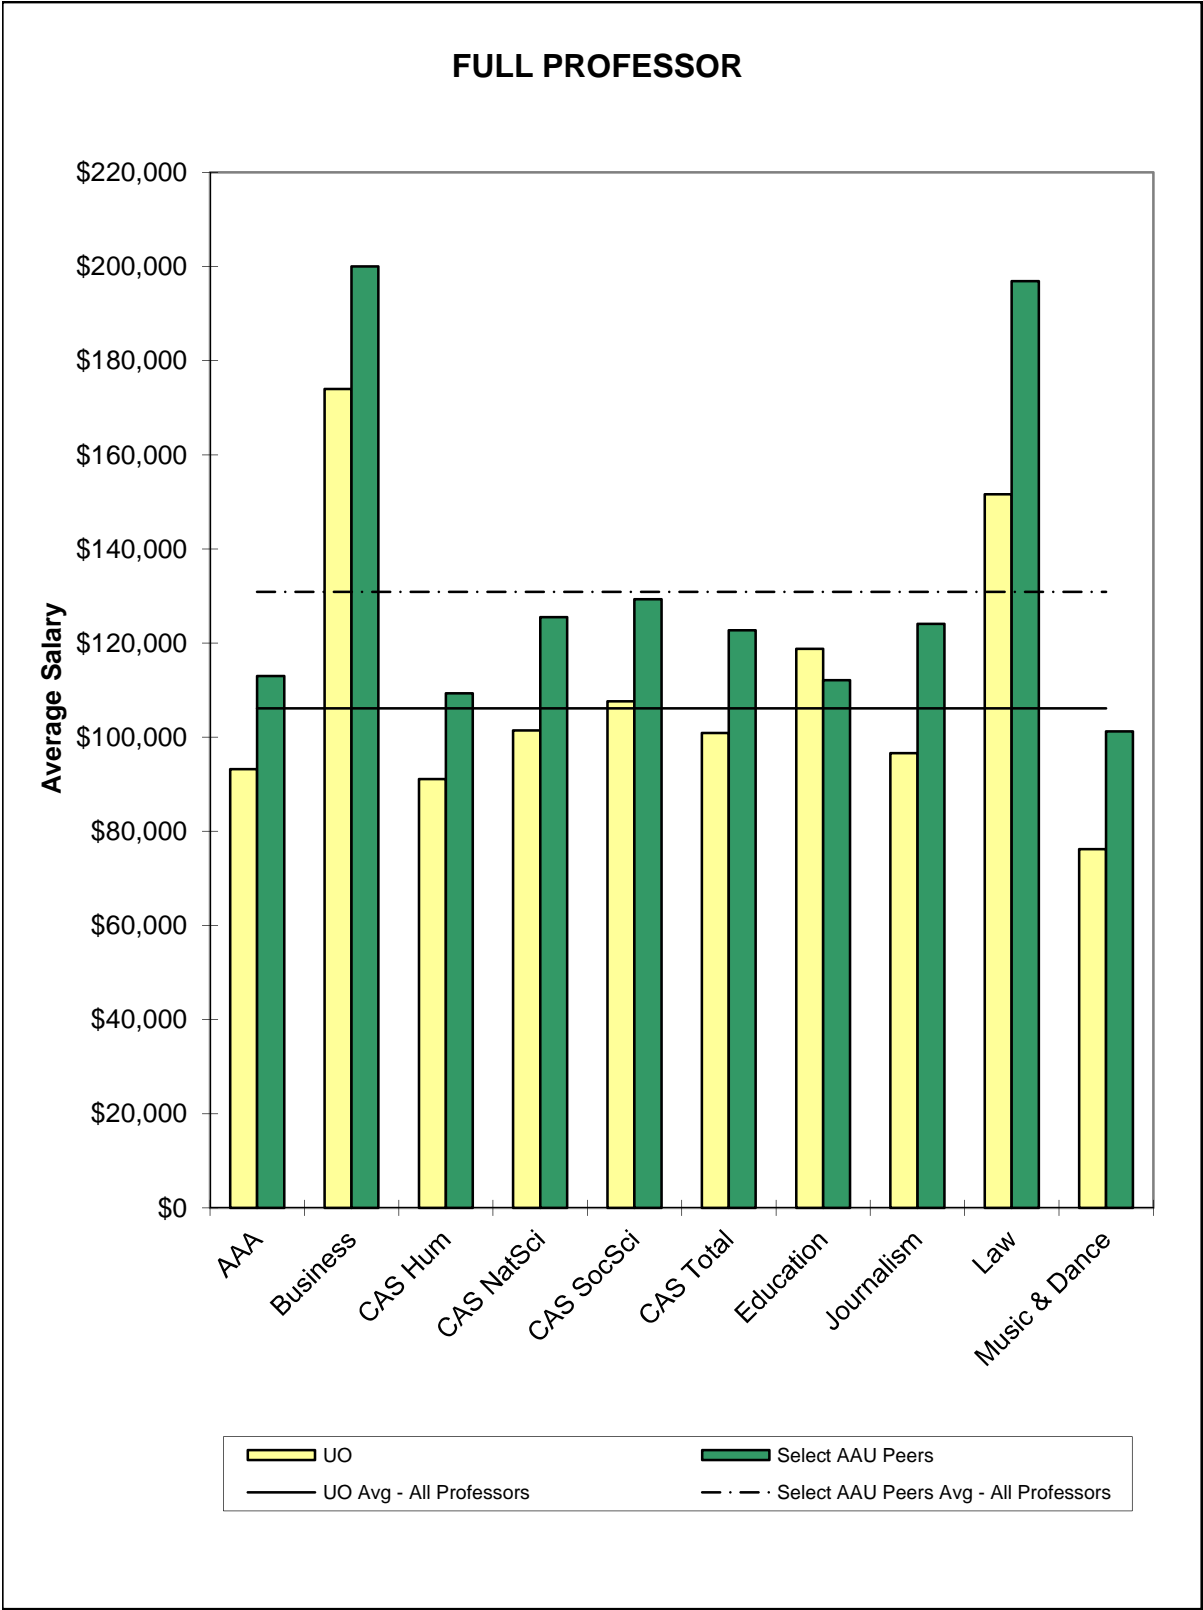

University of Oregon and Select AAU Public Peer Institutions*

Comparison of 2010-11 Average Salaries by School/College

*Eight AAU Public Institutions defined by the Oregon University System as University of Oregon peers. See Appendix II for specific institutions.