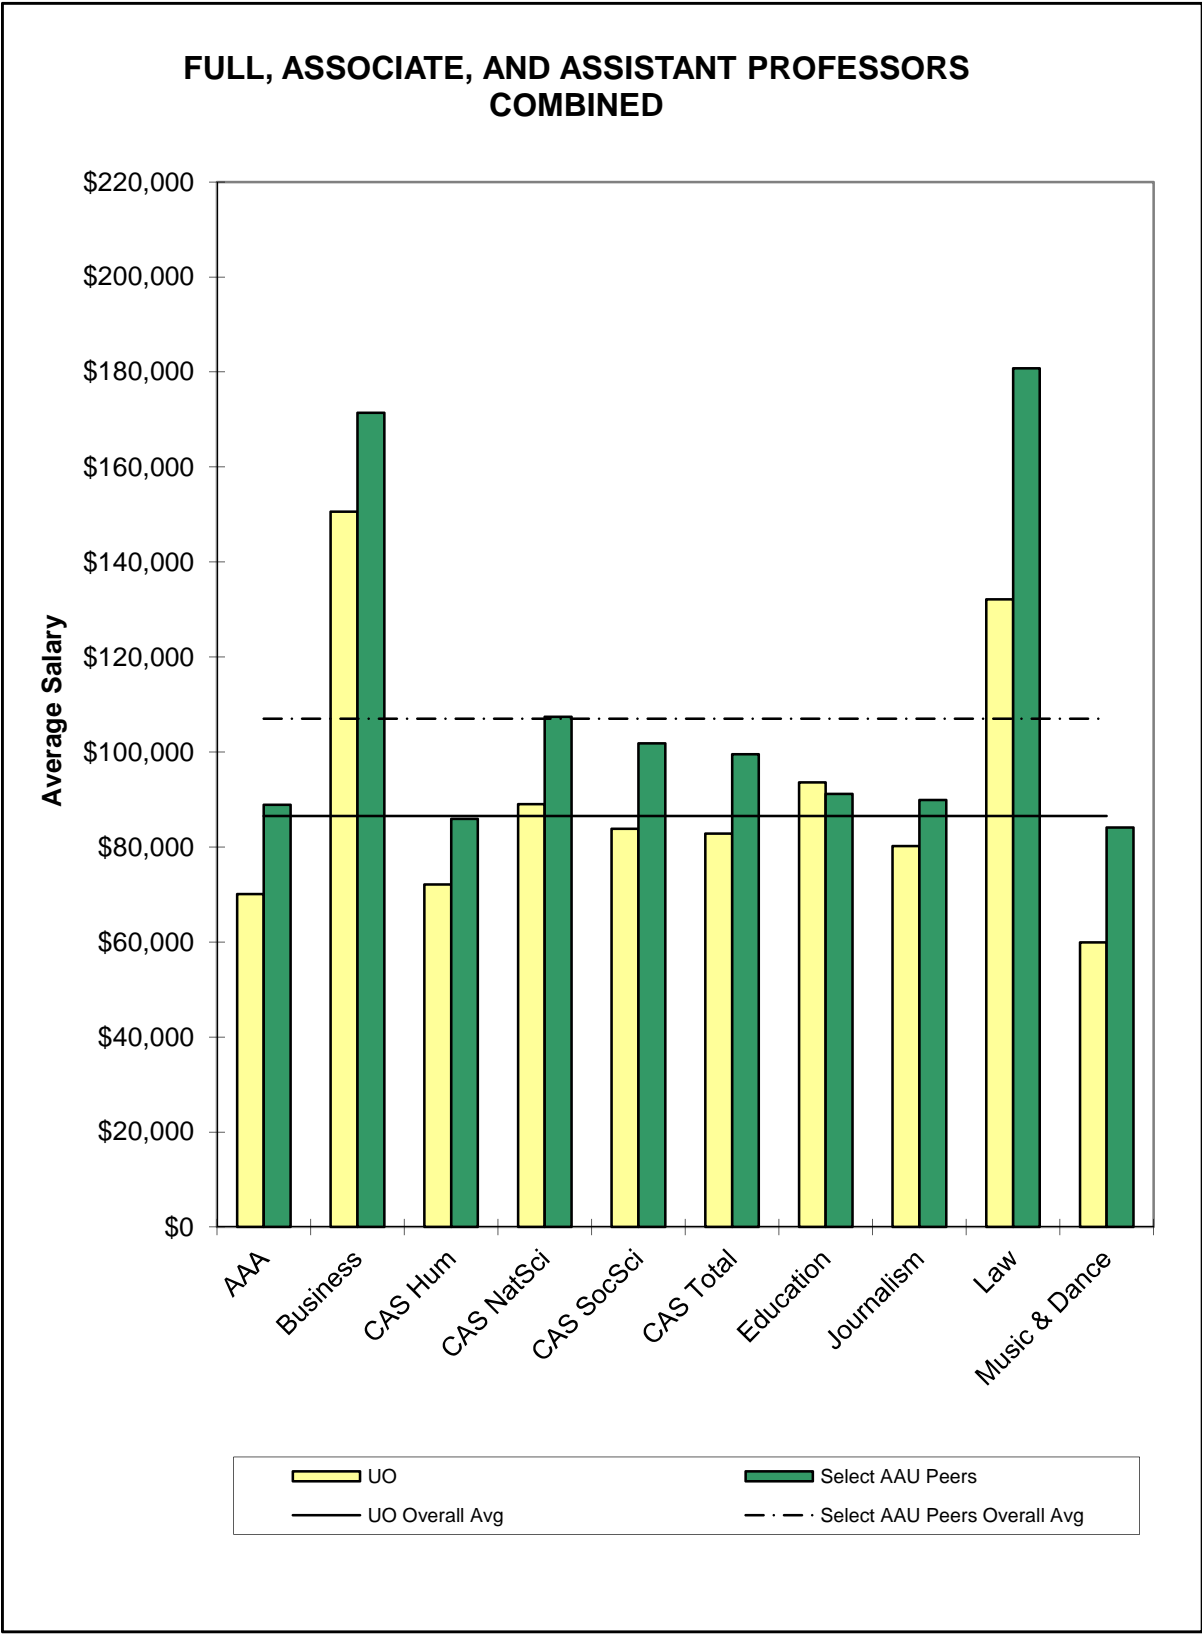

# University of Oregon and Select AAU Public Peer Institutions\*

Comparison of 2010-11 Average Salaries by School/College

\*Eight AAU Public Institutions defined by the Oregon University System as University of Oregon peers. See Appendix II for specific institutions.