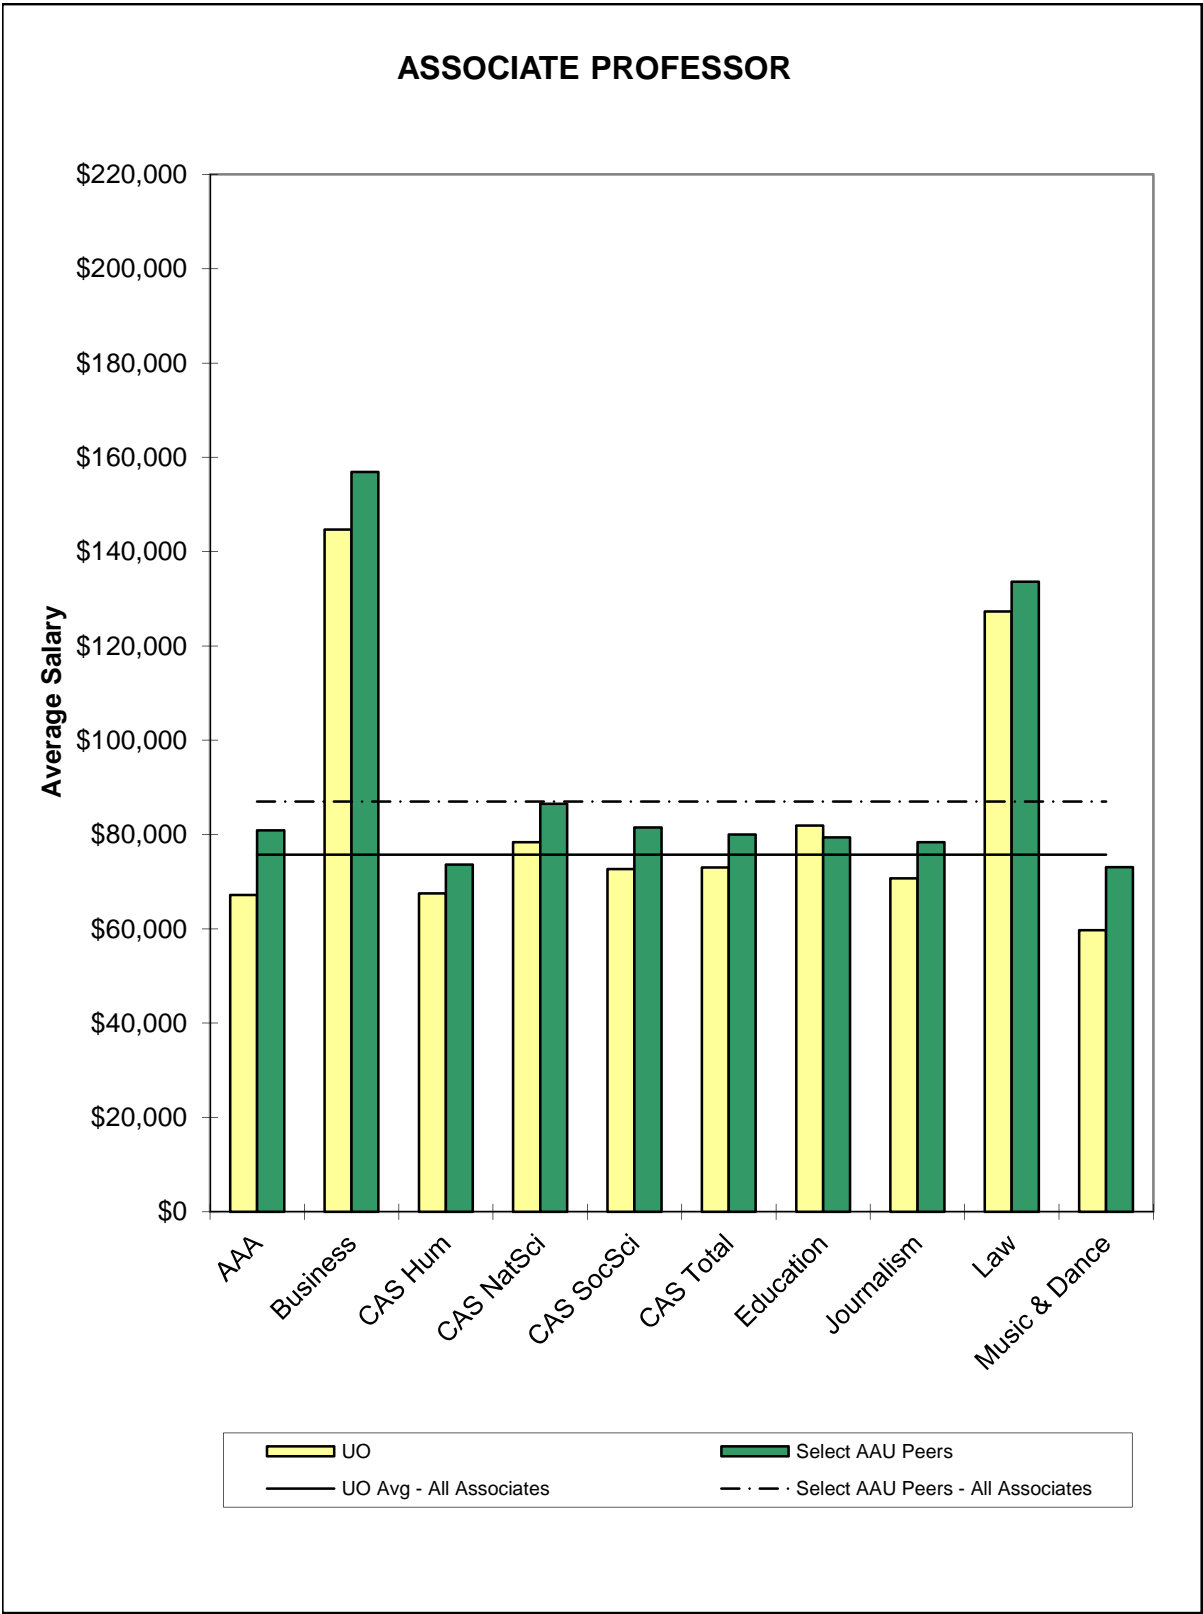

University of Oregon and Select AAU Public Peer Institutions*

Comparison of 2010-11 Average Salaries by School/College

*Eight AAU Public Institutions defined by the Oregon University System as University of Oregon peers. See Appendix II for specific institutions.