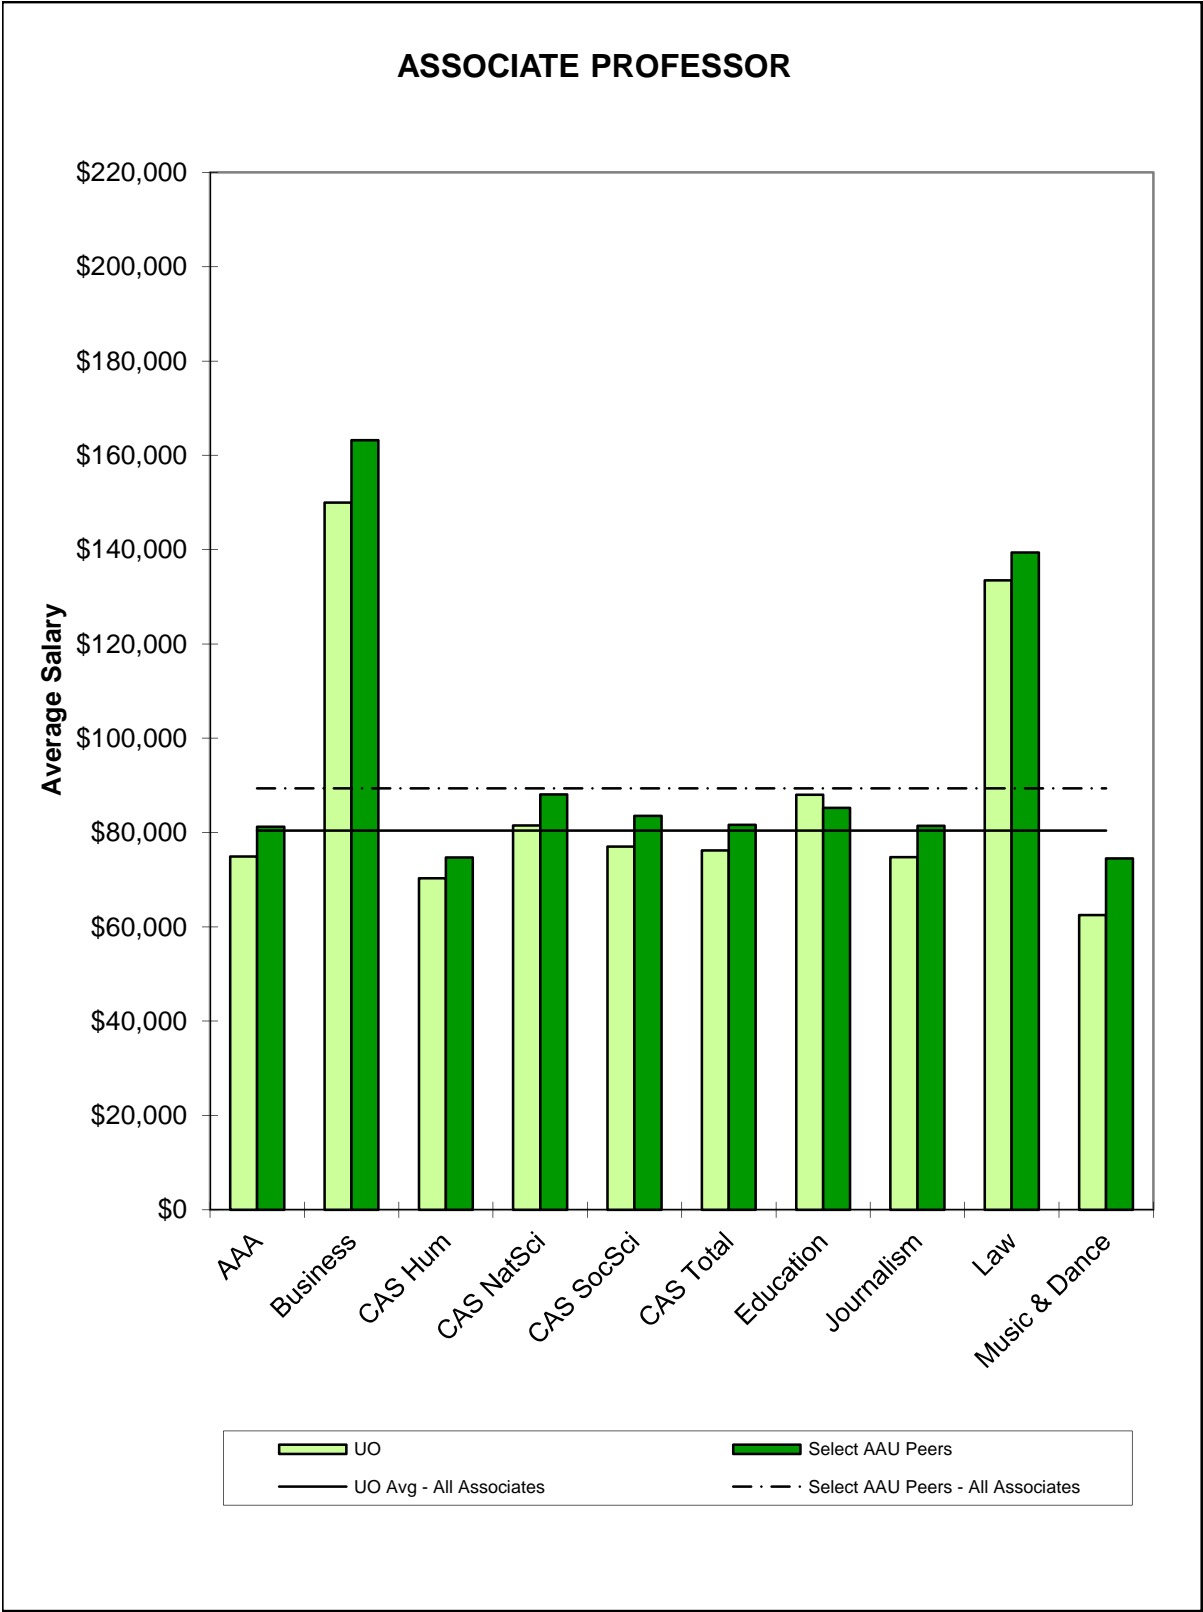

University of Oregon and Select AAU Public Peer Institutions*

Comparison of 2011-12 Average Salaries by School/College

*Eight AAU Public Institutions defined by the Oregon University System as University of Oregon peers. See Appendix II for specific institutions.