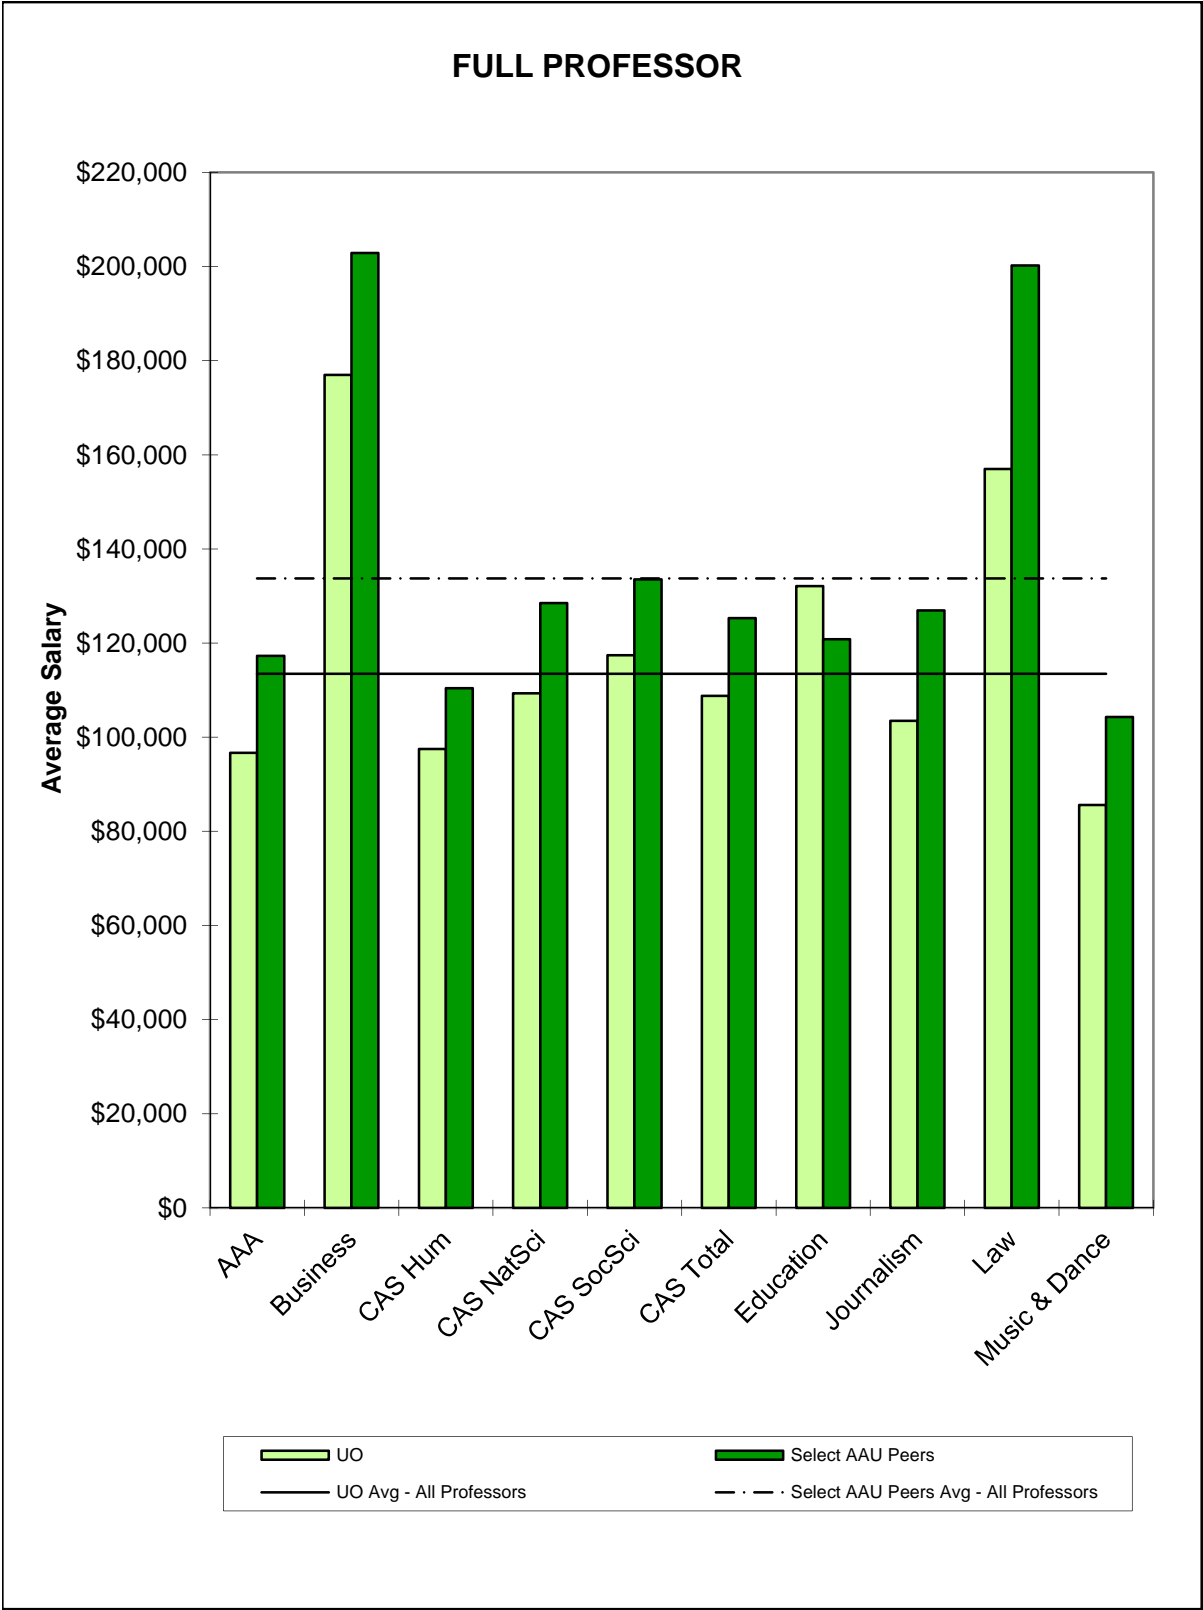

University of Oregon and Select AAU Public Peer Institutions*

Comparison of 2011-12 Average Salaries by School/College

*Eight AAU Public Institutions defined by the Oregon University System as University of Oregon peers.
See Appendix II for specific institutions.