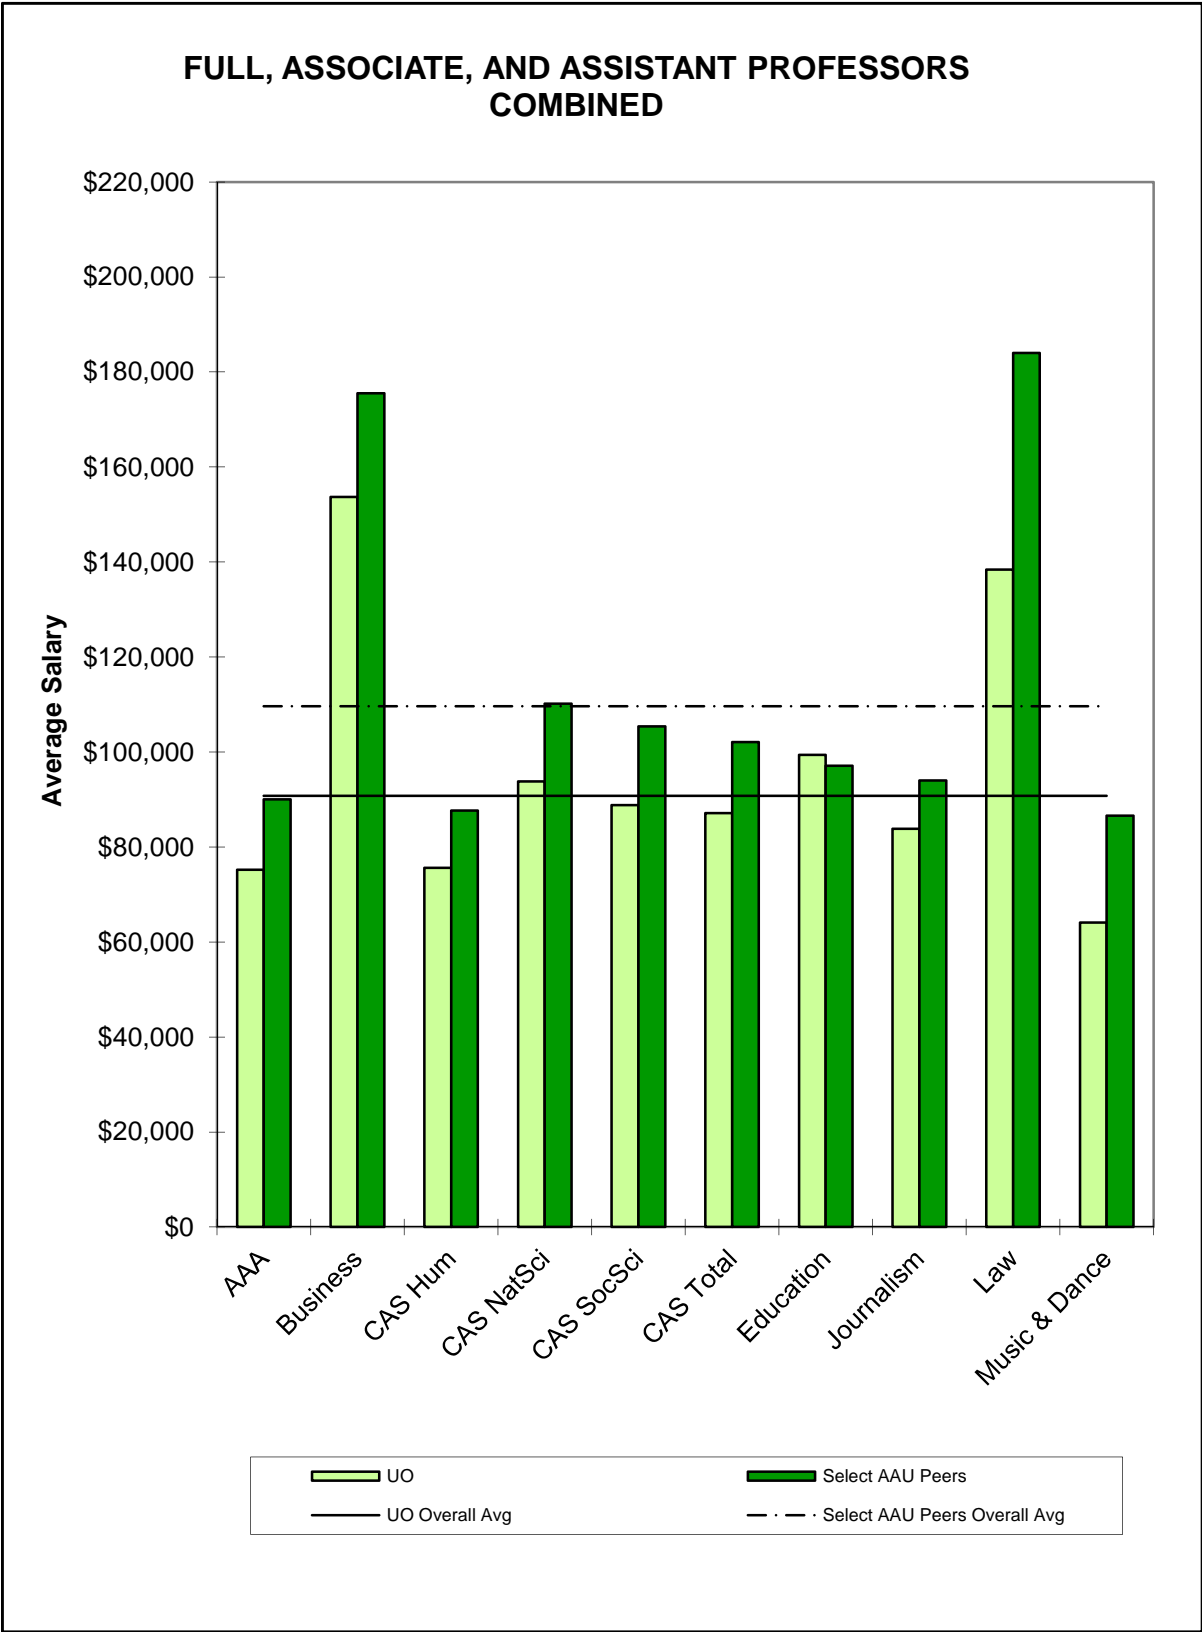

University of Oregon and Select AAU Public Peer Institutions*

Comparison of 2011-12 Average Salaries by School/College

*Eight AAU Public Institutions defined by the Oregon University System as University of Oregon peers. See Appendix II for specific institutions.