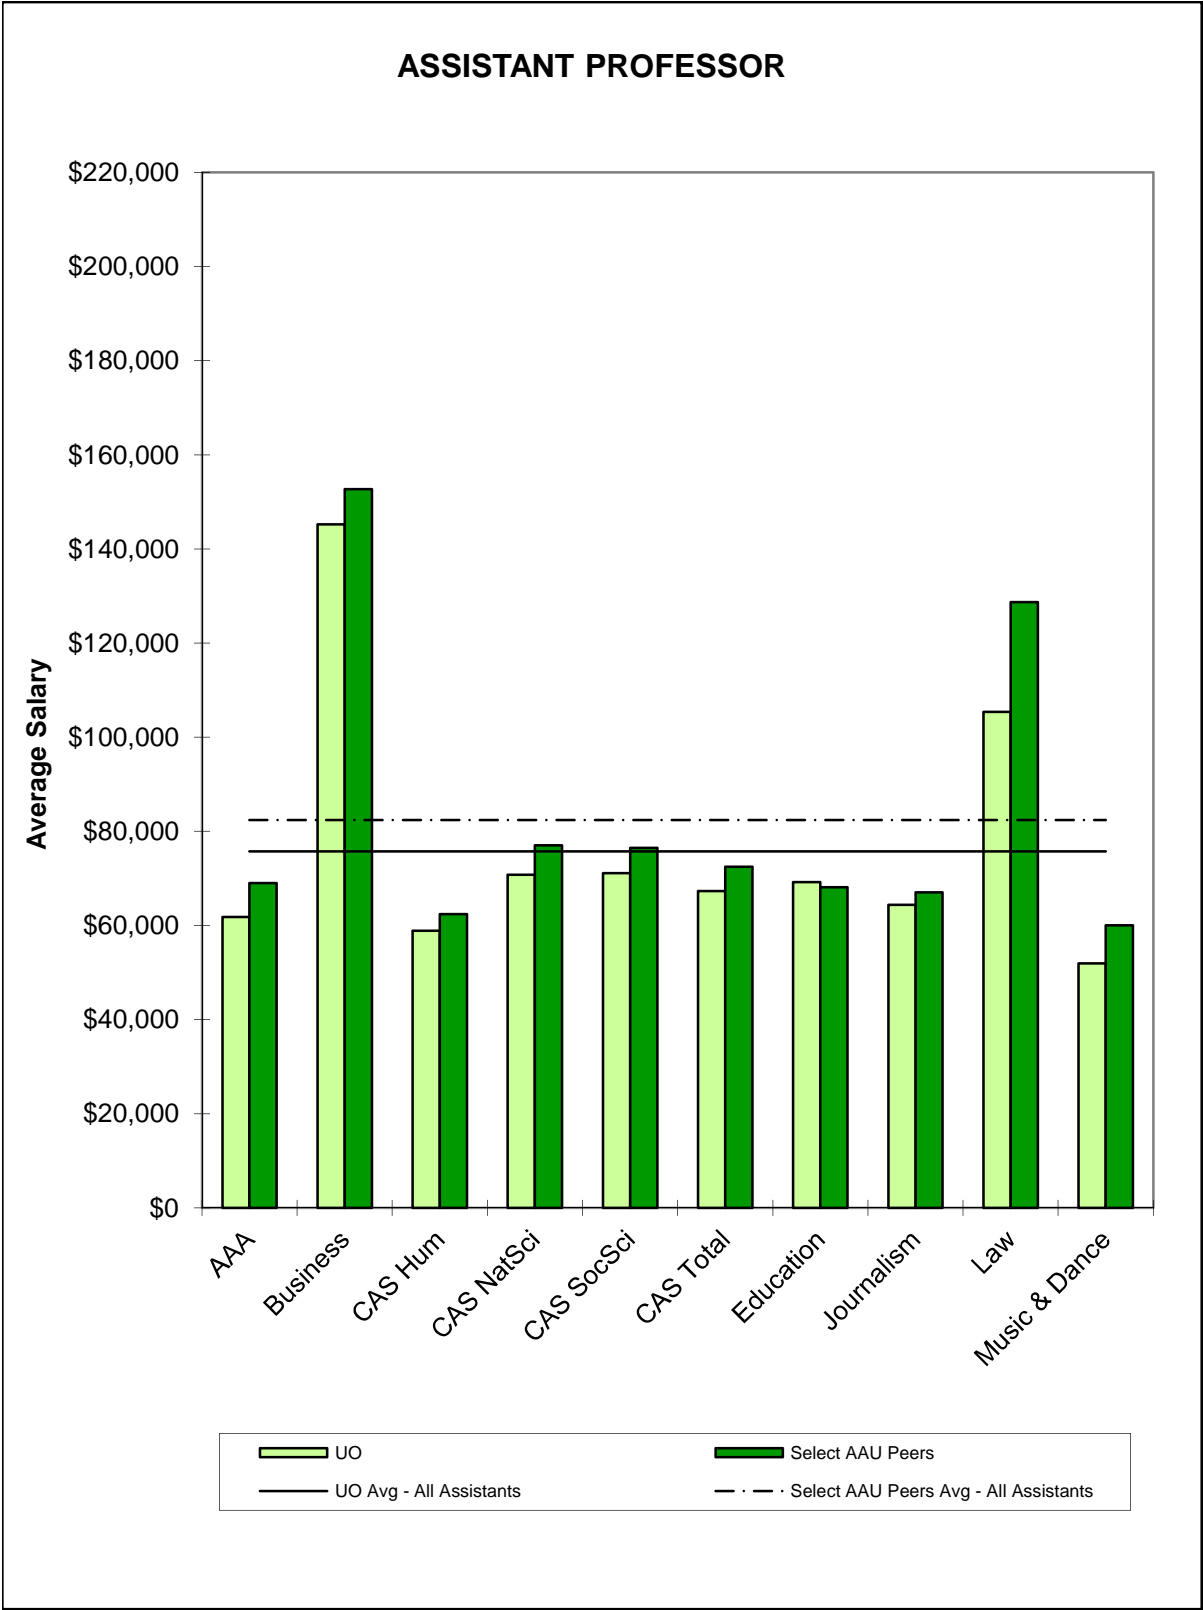

University of Oregon and Select AAU Public Peer Institutions*

Comparison of 2011-12 Average Salaries by School/College

*Eight AAU Public Institutions defined by the Oregon University System as University of Oregon peers. See Appendix II for specific institutions.